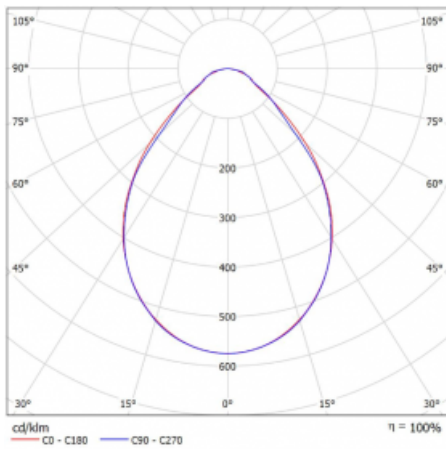

Luminaire

Rofo

250S-KOCI-21GEE/840, W

Curve

Type of installation	Recessed
Light distribution	Direct
Luminaire shape	Linear
Colour of the luminaires	White
Material	Aluminium
Lifetime	L90/B50 60 000 hours
Warranty	5 years
Description of luminaires	Luminaire recessed
item description	Initial/Final profile; Knauf; Adels connector
Dimensions	1200 mm × 100 mm × 62 mm
Light source	LED MODUL
Type of optical system	Microprisma
Luminous flux*	1660 lm
Colour Temperature	4000 K cool white
Luminous efficacy	137 lm/W
MacAdam Light source	2
Colour rendering index	80
UGR max. X=4H Y=8H, ρ=70,50,20	17.8

Luminaire power input*	12.1 W
Connection of the luminaires	ON/OFF
Electrical voltage	220-240V
Frequency	50/60Hz

  IP 40

*±10 %