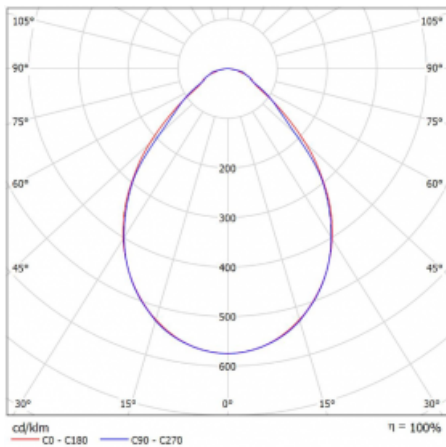

Luminaire

Rofo

250S-KOCI-21GEE/840, W

Curve

Type of installation	Recessed
Light distribution	Direct
Luminaire shape	Linear
Colour of the luminaires	White
Material	Aluminium
Lifetime	L90/B50 60 000 hours
Warranty	5 years
Description of luminaires	Luminaire recessed
item description	Initial/Final profile; Knauf; Adels connector
Dimensions (l × w × h mm)	1200 mm × 100 mm × 62 mm
Light source	LED MODUL
DIR optical system	Microprisma
Luminous flux*	1660 lm
Colour Temperature	4000 K cool white
Luminous efficacy	137 lm/W
MacAdam Light source	2
Colour rendering index	80
UGR max. X=4H Y=8H, ρ=70,50,20	17.8

Luminaire power input*	12.1 W
Connection of the luminaires	ON/OFF
Electrical voltage	220-240V
Frequency	50/60Hz

  IP 40

*±10 %