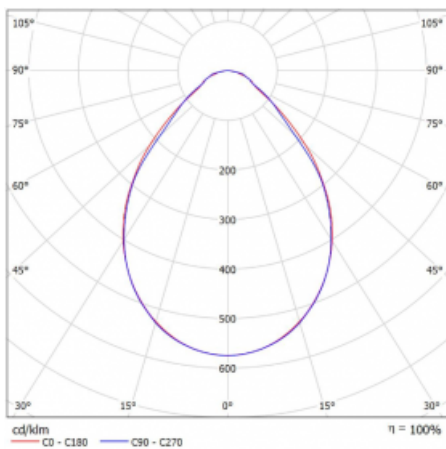

Luminaire

Rofo

250S-KOCI-21GEE/830, W

Curve

Type of installation	Recessed
Light distribution	Direct
Luminaire shape	Linear
Colour of the luminaires	White
Material	Aluminium
Lifetime	L90/B50 60 000 hours
Warranty	5 years
Description of luminaires	Luminaire recessed
item description	Initial/Final profile; Knauf; Adels connector
Dimensions	1200 mm × 100 mm × 62 mm
Light source	LED MODUL
Type of optical system	Microprisma
Luminous flux*	1640 lm
Colour Temperature	3000 K warm white
Luminous efficacy	131 lm/W
MacAdam Light source	2
Colour rendering index	80
UGR max. X=4H Y=8H, ρ=70,50,20	17.7