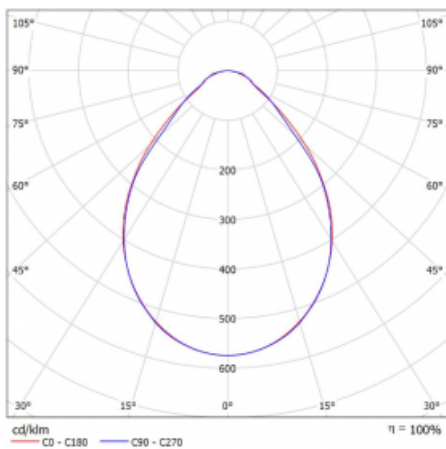

# Rofo

250S-KOCI-21GED/840, W

**Curve**

Type of installation	Recessed
Light distribution	Direct
Luminaire shape	Linear
Colour of the luminaires	White
Material	Aluminium
Lifetime	L90/B50 60 000 hours
Warranty	5 years
Description of luminaires	Luminaire recessed
item description	Initial/Final profile; Knauf; Adels connector
Dimensions	1200 mm × 100 mm × 62 mm
Light source	LED MODUL
Type of optical system	Microprisma
Luminous flux*	1660 lm
Colour Temperature	4000 K cool white
Luminous efficacy	137 lm/W
MacAdam Light source	2
Colour rendering index	80
UGR max. X=4H Y=8H, $\rho=70,50,20$	17.8