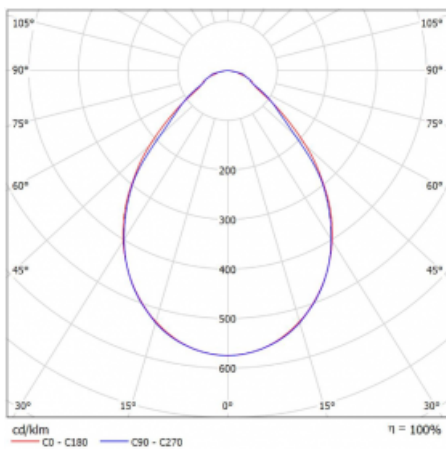

# Rofo

250S-K0CI-21GED/830, W

Type of installation	Recessed
Light distribution	Direct
Luminaire shape	Linear
Colour of the luminaires	White
Material	Aluminium
Lifetime	L90/B50 60 000 hours
Warranty	5 years
Description of luminaires	Luminaire recessed
item description	Initial/Final profile; Knauf; Adels connector
Dimensions	1200 mm × 100 mm × 62 mm
Light source	LED MODUL

**Curve**

Type of optical system	Microprisma
Luminous flux*	1640 lm
Colour Temperature	3000 K warm white
Luminous efficacy	131 lm/W
MacAdam Light source	2
Colour rendering index	80
UGR max. X=4H Y=8H, ρ=70,50,20	17.7