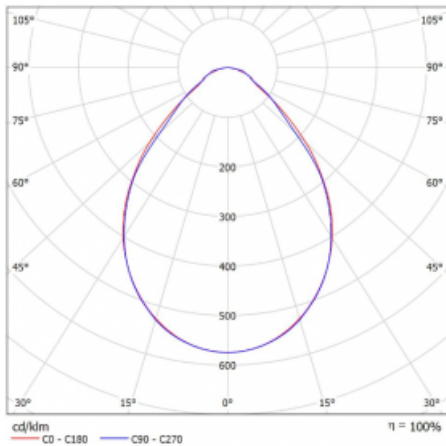

Luminaire

Rofo

250S-K0CI-20GGE/840, W

Technical drawing

Curve

Type of installation	Recessed
Light distribution	Direct
Luminaire shape	Linear
Colour of the luminaires	White
Material	Aluminium
Lifetime	L90/B50 60 000 hours
Warranty	5 years
Description of luminaires	Luminaire recessed
item description	Knauf; Adels connector
Dimensions	1200 mm × 100 mm × 62 mm
Light source	LED MODUL
Type of optical system	Microprisma
Luminous flux*	2450 lm
Colour Temperature	4000 K cool white
Luminous efficacy	132 lm/W
MacAdam Light source	2
Colour rendering index	80
UGR max. X=4H Y=8H, $\rho=70,50,20$	19.1

Luminaire power input*	18.5 W
Connection of the luminaires	ON/OFF
Electrical voltage	220-240V
Frequency	50/60Hz

  IP 40

*±10 %