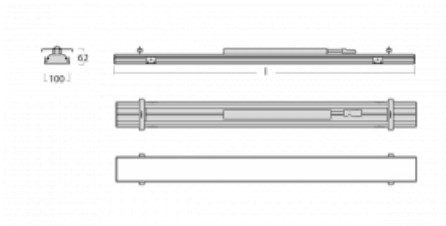

Luminaire

Rofo

250S-K0CI-20GGE/840, W

Technical drawing

Curve

Type of installation	Recessed
Light distribution	Direct
Luminaire shape	Linear
Colour of the luminaires	White
Material	Aluminium
Lifetime	L90/B50 60 000 hours
Warranty	5 years
Description of luminaires	Luminaire recessed
item description	Knauf; Adels connector
Dimensions	1200 mm × 100 mm × 62 mm
Light source	LED MODUL
Type of optical system	Microprisma
Luminous flux*	2450 lm
Colour Temperature	4000 K cool white
Luminous efficacy	132 lm/W
MacAdam Light source	2
Colour rendering index	80
UGR max. X=4H Y=8H, $\rho=70,50,20$	19.1

Luminaire power input*	18.5 W
Connection of the luminaires	ON/OFF
Electrical voltage	220-240V
Frequency	50/60Hz

  IP 40

*±10 %