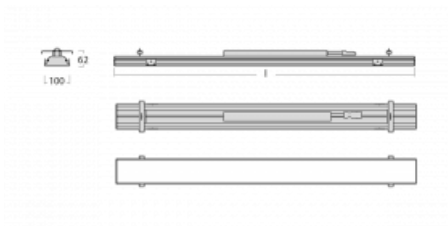

Luminaire

Rofo

250S-K0CI-20GGE/830, W

Technical drawing

Curve

Type of installation	Recessed
Light distribution	Direct
Luminaire shape	Linear
Colour of the luminaires	White
Material	Aluminium
Lifetime	L90/B50 60 000 hours
Warranty	5 years
Description of luminaires	Luminaire recessed
item description	Knauf; Adels connector
Dimensions	1200 mm × 100 mm × 62 mm
Light source	LED MODUL
Type of optical system	Microprisma
Luminous flux*	2450 lm
Colour Temperature	3000 K warm white
Luminous efficacy	127 lm/W
MacAdam Light source	2
Colour rendering index	80
UGR max. X=4H Y=8H, $\rho=70,50,20$	19.1

Luminaire power input*	19.3 W
Connection of the luminaires	ON/OFF
Electrical voltage	220-240V
Frequency	50/60Hz

  IP 40

*±10 %