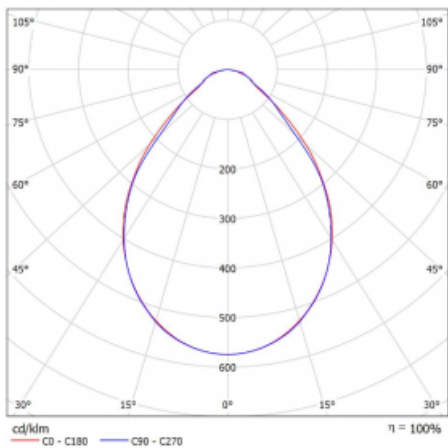

Luminaire

Rofo

250S-K0CI-20GGE/830, W

Technical drawing

Curve

Type of installation	Recessed
Light distribution	Direct
Luminaire shape	Linear
Colour of the luminaires	White
Material	Aluminium
Lifetime	L90/B50 60 000 hours
Warranty	5 years
Description of luminaires	Luminaire recessed
item description	Knauf; Adels connector
Dimensions	1200 mm × 100 mm × 62 mm
Light source	LED MODUL
Type of optical system	Microprisma
Luminous flux*	2450 lm
Colour Temperature	3000 K warm white
Luminous efficacy	127 lm/W
MacAdam Light source	2
Colour rendering index	80
UGR max. X=4H Y=8H, $\rho=70,50,20$	19.1

Luminaire power input*	19.3 W
Connection of the luminaires	ON/OFF
Electrical voltage	220-240V
Frequency	50/60Hz

  IP 40

*±10 %