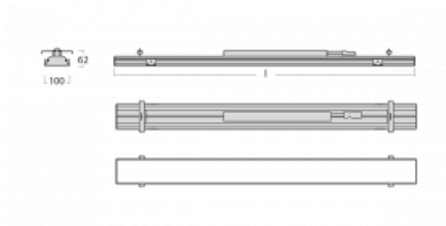

Luminaire

Rofo

250S-K0CI-20GGD/840, W

Technical drawing

Curve

Type of installation	Recessed
Light distribution	Direct
Luminaire shape	Linear
Colour of the luminaires	White
Material	Aluminium
Lifetime	L90/B50 60 000 hours
Warranty	5 years
Description of luminaires	Luminaire recessed
item description	Knauf; Adels connector
Dimensions (l × w × h mm)	1200 mm × 100 mm × 62 mm
Light source	LED MODUL
DIR optical system	Microprisma
Luminous flux*	2450 lm
Colour Temperature	4000 K cool white
Luminous efficacy	132 lm/W
MacAdam Light source	2
Colour rendering index	80
UGR max. X=4H Y=8H, $\rho=70,50,20$	19.1

Luminaire power input* 18.5 W

Connection of the luminaires DALI

Electrical voltage 220-240V

Frequency 50/60Hz

  IP 40

*±10 %