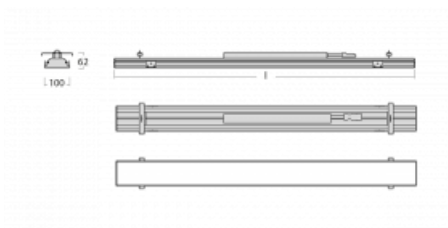

Luminaire

Rofo

250S-K0CI-20GGD/840, W

Technical drawing

Curve

Type of installation	Recessed
Light distribution	Direct
Luminaire shape	Linear
Colour of the luminaires	White
Material	Aluminium
Lifetime	L90/B50 60 000 hours
Warranty	5 years
Description of luminaires	Luminaire recessed
item description	Knauf; Adels connector
Dimensions	1200 mm × 100 mm × 62 mm
Light source	LED MODUL
Type of optical system	Microprisma
Luminous flux*	2450 lm
Colour Temperature	4000 K cool white
Luminous efficacy	132 lm/W
MacAdam Light source	2
Colour rendering index	80
UGR max. X=4H Y=8H, ρ=70,50,20	19.1

Luminaire power input*	18.5 W
Connection of the luminaires	DALI
Electrical voltage	220-240V
Frequency	50/60Hz

  IP 40

*±10 %