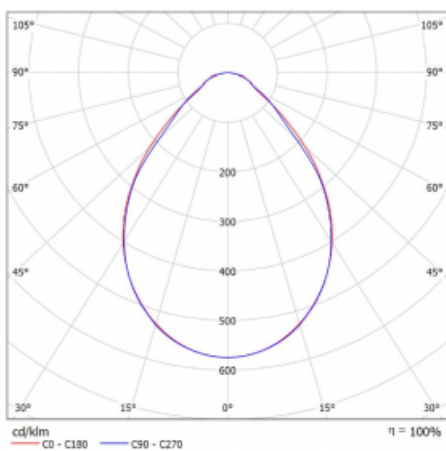

Luminaire

Rofo

250S-K0CI-20GGD/840, W

Technical drawing

Curve

Type of installation	Recessed
Light distribution	Direct
Luminaire shape	Linear
Colour of the luminaires	White
Material	Aluminium
Lifetime	L90/B50 60 000 hours
Warranty	5 years
Description of luminaires	Luminaire recessed
item description	Knauf; Adels connector
Dimensions (l × w × h mm)	1200 mm × 100 mm × 62 mm
Light source	LED MODUL
DIR optical system	Microprisma
Luminous flux*	2450 lm
Colour Temperature	4000 K cool white
Luminous efficacy	132 lm/W
MacAdam Light source	2
Colour rendering index	80
UGR max. X=4H Y=8H, $\rho=70,50,20$	19.1

Luminaire power input* 18.5 W

Connection of the luminaires DALI

Electrical voltage 220-240V

Frequency 50/60Hz

  IP 40

*±10 %