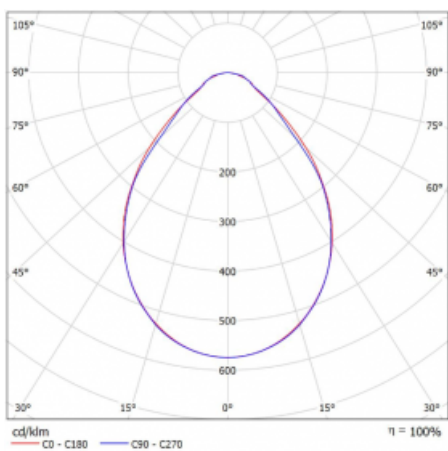

Luminaire

Rofo

250S-K0CI-20GGD/840, W

Technical drawing

Curve

Type of installation	Recessed
Light distribution	Direct
Luminaire shape	Linear
Colour of the luminaires	White
Material	Aluminium
Lifetime	L90/B50 60 000 hours
Warranty	5 years
Description of luminaires	Luminaire recessed
item description	Knauf; Adels connector
Dimensions	1200 mm × 100 mm × 62 mm
Light source	LED MODUL
Type of optical system	Microprisma
Luminous flux*	2450 lm
Colour Temperature	4000 K cool white
Luminous efficacy	132 lm/W
MacAdam Light source	2
Colour rendering index	80
UGR max. X=4H Y=8H, ρ=70,50,20	19.1

Luminaire power input*	18.5 W
Connection of the luminaires	DALI
Electrical voltage	220-240V
Frequency	50/60Hz

  IP 40

*±10 %