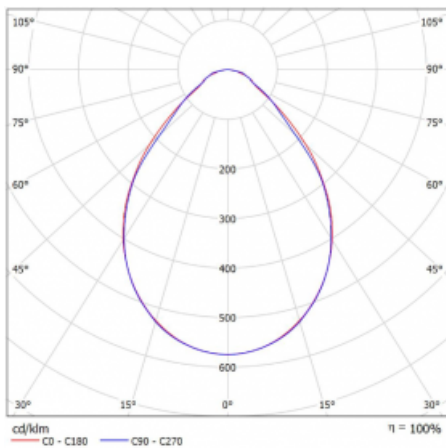

Luminaire

Rofo

250S-K0CI-20GGD/830, W

Technical drawing

Curve

Type of installation	Recessed
Light distribution	Direct
Luminaire shape	Linear
Colour of the luminaires	White
Material	Aluminium
Lifetime	L90/B50 60 000 hours
Warranty	5 years
Description of luminaires	Luminaire recessed
item description	Knauf; Adels connector
Dimensions	1200 mm × 100 mm × 62 mm
Light source	LED MODUL
Type of optical system	Microprisma
Luminous flux*	2450 lm
Colour Temperature	3000 K warm white
Luminous efficacy	127 lm/W
MacAdam Light source	2
Colour rendering index	80
UGR max. X=4H Y=8H, $\rho=70,50,20$	19.1

Luminaire power input* 19.3 W

Connection of the luminaires DALI

Electrical voltage 220-240V

Frequency 50/60Hz

  IP 40

*±10 %