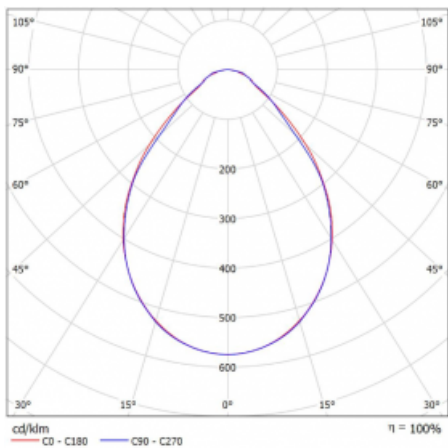

Luminaire

Rofo

250S-K0CI-20GEE/840, W

Technical drawing

Curve

Type of installation	Recessed
Light distribution	Direct
Luminaire shape	Linear
Colour of the luminaires	White
Material	Aluminium
Lifetime	L90/B50 60 000 hours
Warranty	5 years
Description of luminaires	Luminaire recessed
item description	Knauf; Adels connector
Dimensions (l × w × h mm)	1200 mm × 100 mm × 62 mm
Light source	LED MODUL
DIR optical system	Microprisma
Luminous flux*	1660 lm
Colour Temperature	4000 K cool white
Luminous efficacy	137 lm/W
MacAdam Light source	2
Colour rendering index	80
UGR max. X=4H Y=8H, $\rho=70,50,20$	17.8

Luminaire power input*	12.1 W
Connection of the luminaires	ON/OFF
Electrical voltage	220-240V
Frequency	50/60Hz

  IP 40

*±10 %