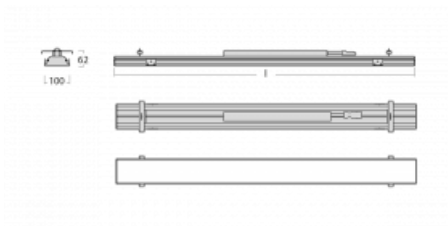

Luminaire

Rofo

250S-K0CI-20GEE/840, W

Technical drawing

Curve

Type of installation	Recessed
Light distribution	Direct
Luminaire shape	Linear
Colour of the luminaires	White
Material	Aluminium
Lifetime	L90/B50 60 000 hours
Warranty	5 years
Description of luminaires	Luminaire recessed
item description	Knauf; Adels connector
Dimensions (l × w × h mm)	1200 mm × 100 mm × 62 mm
Light source	LED MODUL
DIR optical system	Microprisma
Luminous flux*	1660 lm
Colour Temperature	4000 K cool white
Luminous efficacy	137 lm/W
MacAdam Light source	2
Colour rendering index	80
UGR max. X=4H Y=8H, $\rho=70,50,20$	17.8

Luminaire power input*	12.1 W
Connection of the luminaires	ON/OFF
Electrical voltage	220-240V
Frequency	50/60Hz

  IP 40

*±10 %