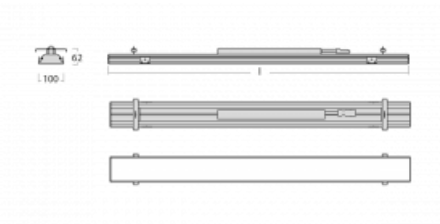

Luminaire

Rofo

250S-KOCI-20GEE/840, W

Technical drawing

Curve

Type of installation	Recessed
Light distribution	Direct
Luminaire shape	Linear
Colour of the luminaires	White
Material	Aluminium
Lifetime	L90/B50 60 000 hours
Warranty	5 years
Description of luminaires	Luminaire recessed
item description	Knauf; Adels connector
Dimensions	1200 mm × 100 mm × 62 mm
Light source	LED MODUL
Type of optical system	Microprisma
Luminous flux*	1660 lm
Colour Temperature	4000 K cool white
Luminous efficacy	137 lm/W
MacAdam Light source	2
Colour rendering index	80
UGR max. X=4H Y=8H, $\rho=70,50,20$	17.8

Luminaire power input*	12.1 W
Connection of the luminaires	ON/OFF
Electrical voltage	220-240V
Frequency	50/60Hz

  IP 40

*±10 %