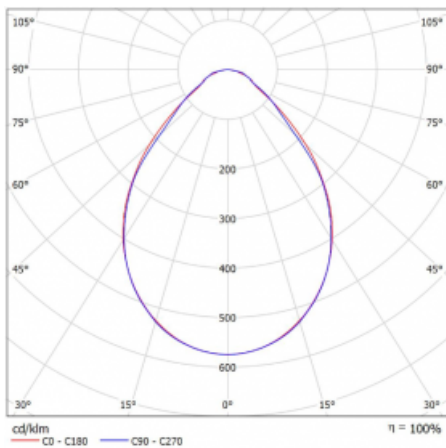

Luminaire

Rofo

250S-KOCI-20GEE/840, W

Technical drawing

Curve

Type of installation	Recessed
Light distribution	Direct
Luminaire shape	Linear
Colour of the luminaires	White
Material	Aluminium
Lifetime	L90/B50 60 000 hours
Warranty	5 years
Description of luminaires	Luminaire recessed
item description	Knauf; Adels connector
Dimensions	1200 mm × 100 mm × 62 mm
Light source	LED MODUL
Type of optical system	Microprisma
Luminous flux*	1660 lm
Colour Temperature	4000 K cool white
Luminous efficacy	137 lm/W
MacAdam Light source	2
Colour rendering index	80
UGR max. X=4H Y=8H, $\rho=70,50,20$	17.8