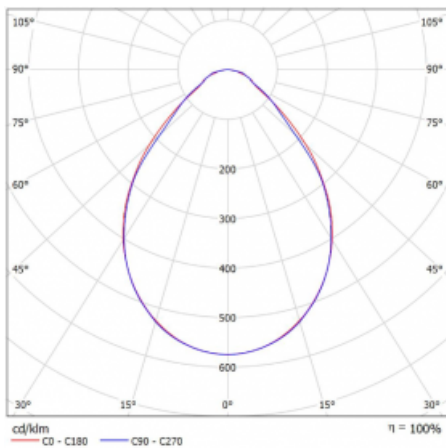

Luminaire

Rofo

250S-KOCI-20GEE/830, W

Type of installation	Recessed
Light distribution	Direct
Luminaire shape	Linear
Colour of the luminaires	White
Material	Aluminium
Lifetime	L90/B50 60 000 hours
Warranty	5 years
Description of luminaires	Luminaire recessed
item description	Knauf; Adels connector

Dimensions	1200 mm × 100 mm × 62 mm
Light source	LED MODUL

Technical drawing

Type of optical system	Microprisma
Luminous flux*	1640 lm
Colour Temperature	3000 K warm white
Luminous efficacy	131 lm/W
MacAdam Light source	2
Colour rendering index	80
UGR max. X=4H Y=8H, $\rho=70,50,20$	17.7

Curve

Luminaire power input*	12.5 W
Connection of the luminaires	ON/OFF
Electrical voltage	220-240V
Frequency	50/60Hz

  IP 40

*±10 %