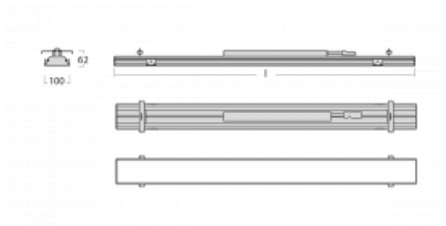

Luminaire

Rofo

250S-KOCI-20GEE/830, W

Type of installation	Recessed
Light distribution	Direct
Luminaire shape	Linear
Colour of the luminaires	White
Material	Aluminium
Lifetime	L90/B50 60 000 hours
Warranty	5 years
Description of luminaires	Luminaire recessed
item description	Knauf; Adels connector

Dimensions	1200 mm × 100 mm × 62 mm
Light source	LED MODUL

Technical drawing

Type of optical system	Microprisma
Luminous flux*	1640 lm
Colour Temperature	3000 K warm white
Luminous efficacy	131 lm/W
MacAdam Light source	2
Colour rendering index	80
UGR max. X=4H Y=8H, $\rho=70,50,20$	17.7

Curve

Luminaire power input*	12.5 W
Connection of the luminaires	ON/OFF
Electrical voltage	220-240V
Frequency	50/60Hz

  IP 40

*±10 %