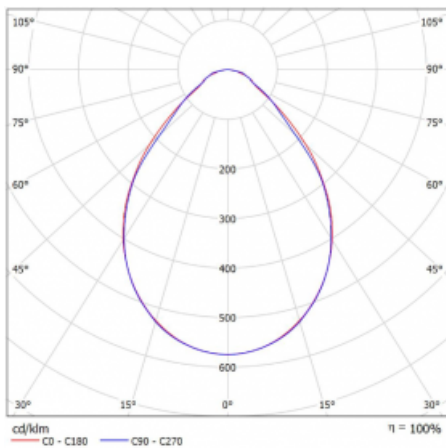

Luminaire

Rofo

250S-K0CI-20GED/840, W

Technical drawing

Curve

Type of installation	Recessed
Light distribution	Direct
Luminaire shape	Linear
Colour of the luminaires	White
Material	Aluminium
Lifetime	L90/B50 60 000 hours
Warranty	5 years
Description of luminaires	Luminaire recessed
item description	Knauf; Adels connector
Dimensions	1200 mm × 100 mm × 62 mm
Light source	LED MODUL
Type of optical system	Microprisma
Luminous flux*	1660 lm
Colour Temperature	4000 K cool white
Luminous efficacy	137 lm/W
MacAdam Light source	2
Colour rendering index	80
UGR max. X=4H Y=8H, $\rho=70,50,20$	17.8

Luminaire power input*	12.1 W
Connection of the luminaires	DALI
Electrical voltage	220-240V
Frequency	50/60Hz

  IP 40

*±10 %