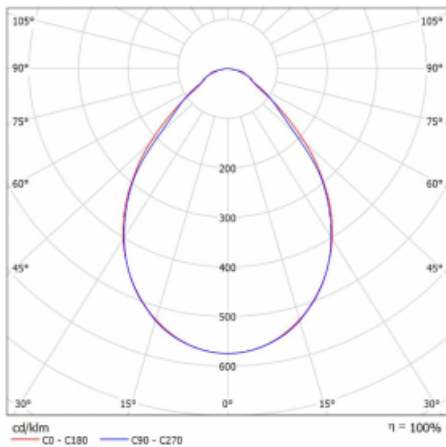

Luminaire

Rofo

250S-K0CI-11GGE/840, W

Curve

Type of installation	Recessed
Light distribution	Direct
Luminaire shape	Linear
Colour of the luminaires	White
Material	Aluminium
Lifetime	L90/B50 60 000 hours
Warranty	5 years
Description of luminaires	Luminaire recessed
item description	Initial/Final profile; Knauf; Adels connector
Dimensions	600 mm × 100 mm × 62 mm
Light source	LED MODUL
Type of optical system	Microprisma
Luminous flux*	1220 lm
Colour Temperature	4000 K cool white
Luminous efficacy	131 lm/W
MacAdam Light source	2
Colour rendering index	80
UGR max. X=4H Y=8H, $\rho=70,50,20$	19.1

Luminaire power input*	9.3 W
Connection of the luminaires	ON/OFF
Electrical voltage	220-240V
Frequency	50/60Hz

  IP 40

*±10 %