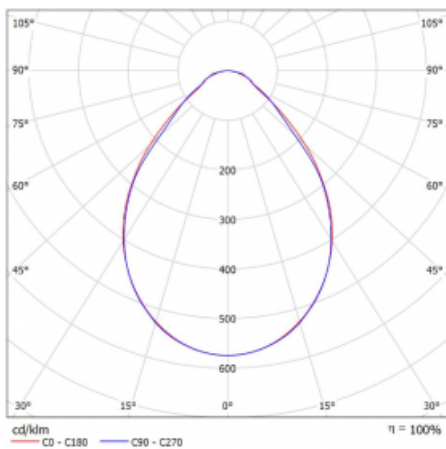

Luminaire

Rofo

250S-K0CI-11GGD/840, W

Curve

Type of installation	Recessed
Light distribution	Direct
Luminaire shape	Linear
Colour of the luminaires	White
Material	Aluminium
Lifetime	L90/B50 60 000 hours
Warranty	5 years
Description of luminaires	Luminaire recessed
item description	Initial/Final profile; Knauf; Adels connector
Dimensions	600 mm × 100 mm × 62 mm
Light source	LED MODUL
Type of optical system	Microprisma
Luminous flux*	1220 lm
Colour Temperature	4000 K cool white
Luminous efficacy	131 lm/W
MacAdam Light source	2
Colour rendering index	80
UGR max. X=4H Y=8H, $\rho=70,50,20$	19.1