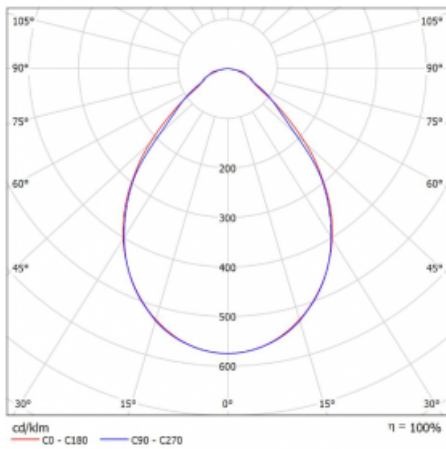

Luminaire

Rofo

250S-K0CI-11GGD/830, W

Curve

Type of installation	Recessed
Light distribution	Direct
Luminaire shape	Linear
Colour of the luminaires	White
Material	Aluminium
Lifetime	L90/B50 60 000 hours
Warranty	5 years
Description of luminaires	Luminaire recessed
item description	Initial/Final profile; Knauf; Adels connector
Dimensions	600 mm × 100 mm × 62 mm
Light source	LED MODUL
Type of optical system	Microprisma
Luminous flux*	1220 lm
Colour Temperature	3000 K warm white
Luminous efficacy	126 lm/W
MacAdam Light source	2
Colour rendering index	80
UGR max. X=4H Y=8H, ρ=70,50,20	19.1

Luminaire power input*	9.7 W
Connection of the luminaires	DALI
Electrical voltage	220-240V
Frequency	50/60Hz

  IP 40

*±10 %