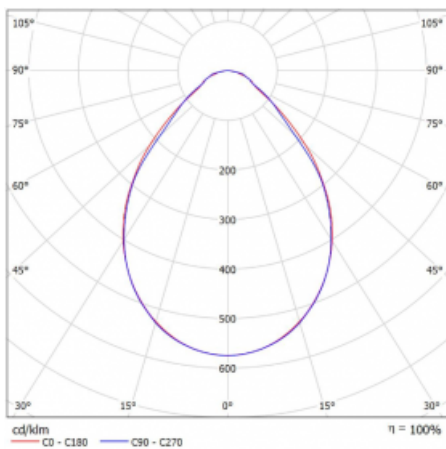

Luminaire

Rofo

250S-K0CI-11GEE/830, W

Curve

Type of installation	Recessed
Light distribution	Direct
Luminaire shape	Linear
Colour of the luminaires	White
Material	Aluminium
Lifetime	L90/B50 60 000 hours
Warranty	5 years
Description of luminaires	Luminaire recessed
item description	Initial/Final profile; Knauf; Adels connector
Dimensions	600 mm × 100 mm × 62 mm
Light source	LED MODUL
Type of optical system	Microprisma
Luminous flux*	820 lm
Colour Temperature	3000 K warm white
Luminous efficacy	132 lm/W
MacAdam Light source	2
Colour rendering index	80
UGR max. X=4H Y=8H, ρ=70,50,20	17.7