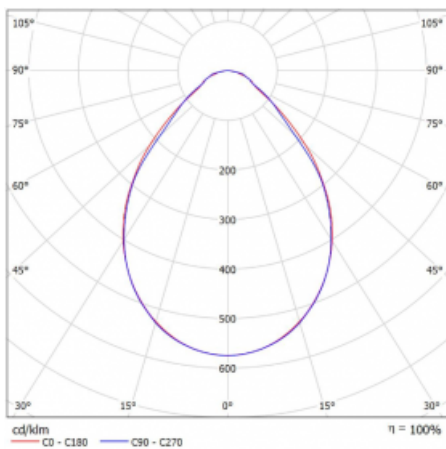

Luminaire

Rofo

250S-K0CI-11GED/840, W

Curve

Type of installation	Recessed
Light distribution	Direct
Luminaire shape	Linear
Colour of the luminaires	White
Material	Aluminium
Lifetime	L90/B50 60 000 hours
Warranty	5 years
Description of luminaires	Luminaire recessed
item description	Initial/Final profile; Knauf; Adels connector
Dimensions	600 mm × 100 mm × 62 mm
Light source	LED MODUL
Type of optical system	Microprisma
Luminous flux*	830 lm
Colour Temperature	4000 K cool white
Luminous efficacy	136 lm/W
MacAdam Light source	2
Colour rendering index	80
UGR max. X=4H Y=8H, ρ=70,50,20	17.8