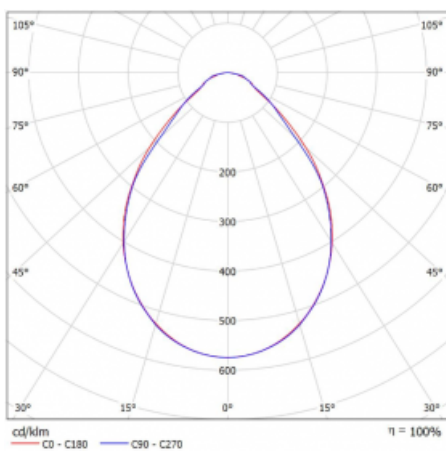

Luminaire

Rofo

250S-K0CI-10GGE/840, W

Technical drawing

Curve

Type of installation	Recessed
Light distribution	Direct
Luminaire shape	Linear
Colour of the luminaires	White
Material	Aluminium
Lifetime	L90/B50 60 000 hours
Warranty	5 years
Description of luminaires	Luminaire recessed
item description	Knauf; Adels connector
Dimensions	600 mm × 100 mm × 62 mm
Light source	LED MODUL
Type of optical system	Microprisma
Luminous flux*	1220 lm
Colour Temperature	4000 K cool white
Luminous efficacy	131 lm/W
MacAdam Light source	2
Colour rendering index	80
UGR max. X=4H Y=8H, $\rho=70,50,20$	19.1