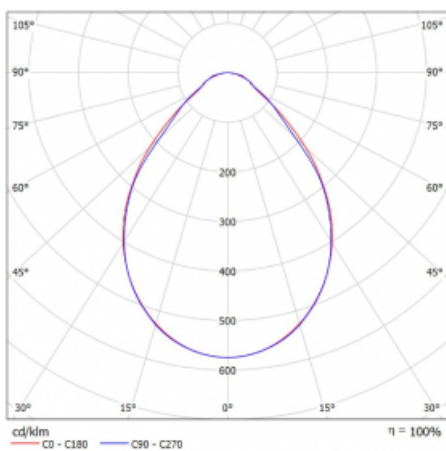

Luminaire

Rofo

250S-K0CI-10GGE/830, W

Type of installation	Recessed
Light distribution	Direct
Luminaire shape	Linear
Colour of the luminaires	White
Material	Aluminium
Lifetime	L90/B50 60 000 hours
Warranty	5 years
Description of luminaires	Luminaire recessed
item description	Knauf; Adels connector

Dimensions	600 mm × 100 mm × 62 mm
Light source	LED MODUL

Technical drawing

Type of optical system	Microprisma
Luminous flux*	1220 lm
Colour Temperature	3000 K warm white
Luminous efficacy	126 lm/W
MacAdam Light source	2
Colour rendering index	80
UGR max. X=4H Y=8H, $\rho=70,50,20$	19.1

Curve

Luminaire power input*	9.7 W
Connection of the luminaires	ON/OFF
Electrical voltage	220-240V
Frequency	50/60Hz

  IP 40

*±10 %