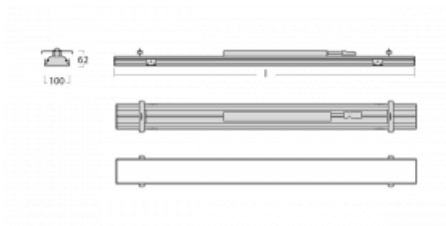

Luminaire

Rofo

250S-K0CI-10GGE/830, W

Type of installation	Recessed
Light distribution	Direct
Luminaire shape	Linear
Colour of the luminaires	White
Material	Aluminium
Lifetime	L90/B50 60 000 hours
Warranty	5 years
Description of luminaires	Luminaire recessed
item description	Knauf; Adels connector

Dimensions	600 mm × 100 mm × 62 mm
Light source	LED MODUL

Technical drawing

Type of optical system	Microprisma
Luminous flux*	1220 lm
Colour Temperature	3000 K warm white
Luminous efficacy	126 lm/W
MacAdam Light source	2
Colour rendering index	80
UGR max. X=4H Y=8H, $\rho=70,50,20$	19.1

Curve

Luminaire power input*	9.7 W
Connection of the luminaires	ON/OFF
Electrical voltage	220-240V
Frequency	50/60Hz

  IP 40

*±10 %