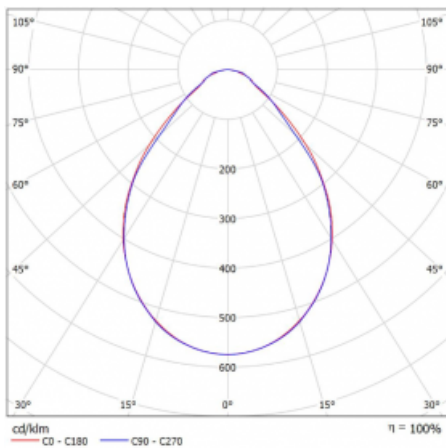

# Rofo

250S-K0CI-10GGD/830, W

**Technical drawing**

**Curve**

Type of installation	Recessed
Light distribution	Direct
Luminaire shape	Linear
Colour of the luminaires	White
Material	Aluminium
Lifetime	L90/B50 60 000 hours
Warranty	5 years
Description of luminaires	Luminaire recessed
item description	Knauf; Adels connector
Dimensions	600 mm × 100 mm × 62 mm
Light source	LED MODUL
Type of optical system	Microprisma
Luminous flux*	1220 lm
Colour Temperature	3000 K warm white
Luminous efficacy	126 lm/W
MacAdam Light source	2
Colour rendering index	80
UGR max. X=4H Y=8H, ρ=70,50,20	19.1