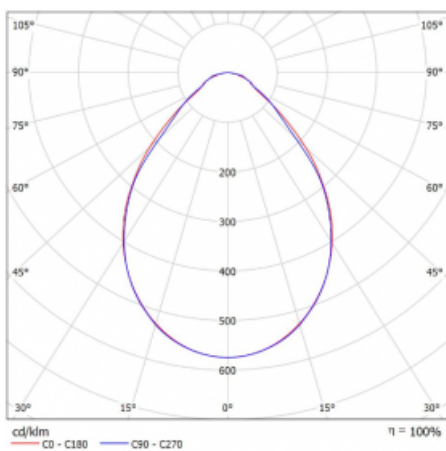

# Rofo

250S-K0CI-10GEE/840, W

**Technical drawing**

**Curve**

Type of installation	Recessed
Light distribution	Direct
Luminaire shape	Linear
Colour of the luminaires	White
Material	Aluminium
Lifetime	L90/B50 60 000 hours
Warranty	5 years
Description of luminaires	Luminaire recessed
item description	Knauf; Adels connector
Dimensions	600 mm × 100 mm × 62 mm
Light source	LED MODUL
Type of optical system	Microprisma
Luminous flux*	830 lm
Colour Temperature	4000 K cool white
Luminous efficacy	136 lm/W
MacAdam Light source	2
Colour rendering index	80
UGR max. X=4H Y=8H, $\rho=70,50,20$	17.8