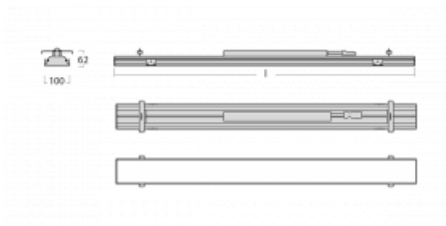

# Rofo

250S-K0CI-10GEE/840, W

**Technical drawing**

**Curve**

Type of installation	Recessed
Light distribution	Direct
Luminaire shape	Linear
Colour of the luminaires	White
Material	Aluminium
Lifetime	L90/B50 60 000 hours
Warranty	5 years
Description of luminaires	Luminaire recessed
item description	Knauf; Adels connector
Dimensions	600 mm × 100 mm × 62 mm
Light source	LED MODUL
Type of optical system	Microprisma
Luminous flux*	830 lm
Colour Temperature	4000 K cool white
Luminous efficacy	136 lm/W
MacAdam Light source	2
Colour rendering index	80
UGR max. X=4H Y=8H, $\rho=70,50,20$	17.8