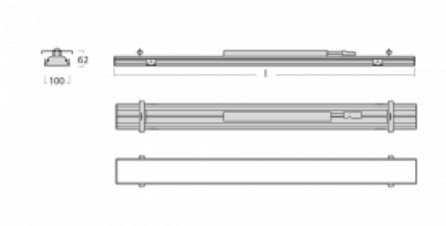

# Rofo

250S-K0CI-10GED/840, W

Type of installation	Recessed
Light distribution	Direct
Luminaire shape	Linear
Colour of the luminaires	White
Material	Aluminium
Lifetime	L90/B50 60 000 hours
Warranty	5 years
Description of luminaires	Luminaire recessed
item description	Knauf; Adels connector

Dimensions	600 mm × 100 mm × 62 mm
Light source	LED MODUL

**Technical drawing**

Type of optical system	Microprisma
Luminous flux*	830 lm
Colour Temperature	4000 K cool white
Luminous efficacy	136 lm/W
MacAdam Light source	2

**Curve**

Colour rendering index	80
UGR max. X=4H Y=8H, $\rho=70,50,20$	17.8

Luminaire power input*	6.1 W
Connection of the luminaires	DALI
Electrical voltage	220-240V
Frequency	50/60Hz

 **CE** IP 40

\*±10 %