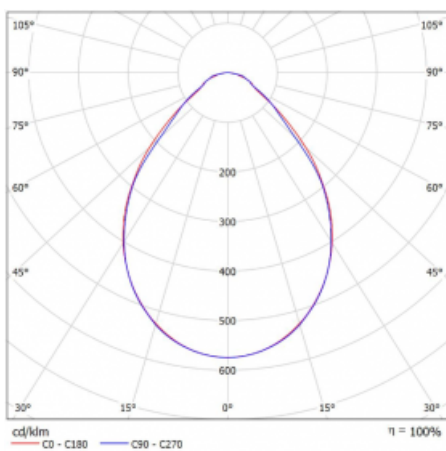

# Rofo

250S-K0CI-10GED/840, W

Type of installation	Recessed
Light distribution	Direct
Luminaire shape	Linear
Colour of the luminaires	White
Material	Aluminium
Lifetime	L90/B50 60 000 hours
Warranty	5 years
Description of luminaires	Luminaire recessed
item description	Knauf; Adels connector

Dimensions	600 mm × 100 mm × 62 mm
Light source	LED MODUL

**Technical drawing**

Type of optical system	Microprisma
Luminous flux*	830 lm
Colour Temperature	4000 K cool white
Luminous efficacy	136 lm/W
MacAdam Light source	2

**Curve**

Colour rendering index	80
UGR max. X=4H Y=8H, $\rho=70,50,20$	17.8

Luminaire power input*	6.1 W
Connection of the luminaires	DALI
Electrical voltage	220-240V
Frequency	50/60Hz

 **CE** IP 40

\*±10 %