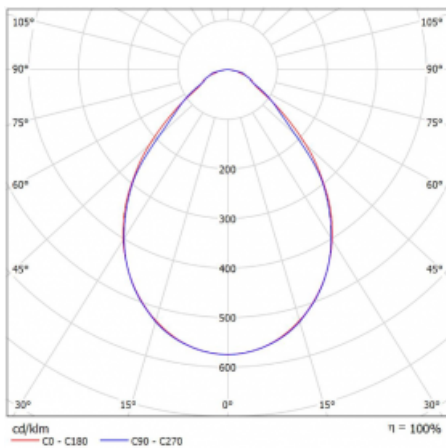

Luminaire

Rofo

250S-K0CI-10GED/830, W

Technical drawing

Curve

Type of installation	Recessed
Light distribution	Direct
Luminaire shape	Linear
Colour of the luminaires	White
Material	Aluminium
Lifetime	L90/B50 60 000 hours
Warranty	5 years
Description of luminaires	Luminaire recessed
item description	Knauf; Adels connector
Dimensions	600 mm × 100 mm × 62 mm
Light source	LED MODUL
Type of optical system	Microprisma
Luminous flux*	820 lm
Colour Temperature	3000 K warm white
Luminous efficacy	132 lm/W
MacAdam Light source	2
Colour rendering index	80
UGR max. X=4H Y=8H, $\rho=70,50,20$	17.7

Luminaire power input*	6.2 W
Connection of the luminaires	DALI
Electrical voltage	220-240V
Frequency	50/60Hz

 **CE** IP 40

*±10 %