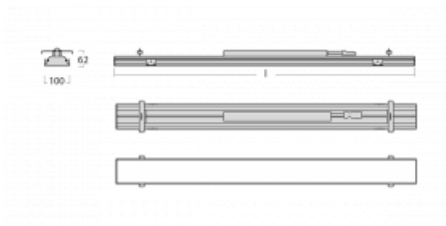

Luminaire

Rofo

250S-K0CI-10GED/830, W

Technical drawing

Curve

Type of installation	Recessed
Light distribution	Direct
Luminaire shape	Linear
Colour of the luminaires	White
Material	Aluminium
Lifetime	L90/B50 60 000 hours
Warranty	5 years
Description of luminaires	Luminaire recessed
item description	Knauf; Adels connector
Dimensions	600 mm × 100 mm × 62 mm
Light source	LED MODUL
Type of optical system	Microprisma
Luminous flux*	820 lm
Colour Temperature	3000 K warm white
Luminous efficacy	132 lm/W
MacAdam Light source	2
Colour rendering index	80
UGR max. X=4H Y=8H, $\rho=70,50,20$	17.7

Luminaire power input*	6.2 W
Connection of the luminaires	DALI
Electrical voltage	220-240V
Frequency	50/60Hz

 **CE** IP 40

*±10 %