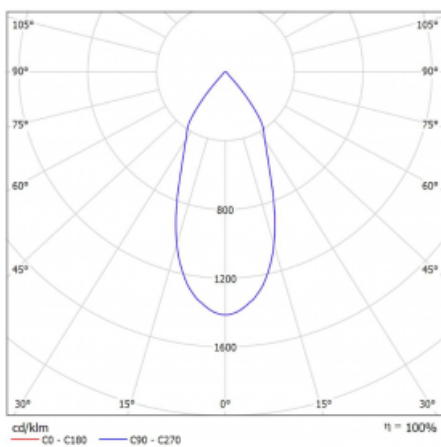

Luminaire

Rofo

250S-K0CF-30GGD/930, W

Type of installation	Recessed
Light distribution	Direct
Luminaire shape	Linear
Colour of the luminaires	White
Material	Aluminium
Lifetime	L80/B20 50 000 hours
Warranty	5 years
Description of luminaires	Luminaire recessed
item description	Knauf; Adels connector

Technical drawing

Curve

Dimensions	600 mm × 100 mm × 62 mm
Light source	LED MODUL
Type of optical system	Reflector
Luminous flux*	1650 lm
Colour Temperature	3000 K warm white
Luminous efficacy	83 lm/W
MacAdam Light source	3
Colour rendering index	90
Beam angle	45°