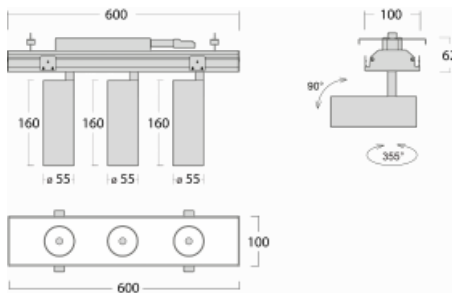

Luminaire

Rofo

250S-K0CF-30GDE/940, W

Type of installation	Recessed
Light distribution	Direct
Luminaire shape	Linear
Colour of the luminaires	White
Material	Aluminium
Lifetime	L80/B20 50 000 hours
Warranty	5 years
Description of luminaires	Luminaire recessed
item description	Knauf; Adels connector

Technical drawing

Dimensions 600 mm × 100 mm × 62 mm

Light source LED MODUL

Type of optical system Reflector

Luminous flux* 1250 lm

Colour Temperature 4000 K cool white

Luminous efficacy 92 lm/W

MacAdam Light source 3

Colour rendering index 90

Beam angle 45°

Curve

Luminaire power input*	40.8 W
Connection of the luminaires	ON/OFF
Electrical voltage	220-240V
Frequency	50/60Hz

  IP 20

*±10 %