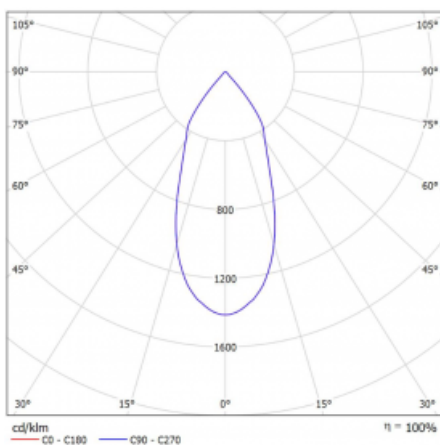

Technical drawing

Dimensions 600 mm × 100 mm × 62 mm

Light source LED MODUL

Type of optical system Reflector

Luminous flux* 1250 lm

Colour Temperature 4000 K cool white

Luminous efficacy 92 lm/W

MacAdam Light source 3

Colour rendering index 90

Beam angle 45°

Curve

Luminaire power input*	40.8 W
Connection of the luminaires	ON/OFF
Electrical voltage	220-240V
Frequency	50/60Hz

  IP 20

*±10 %