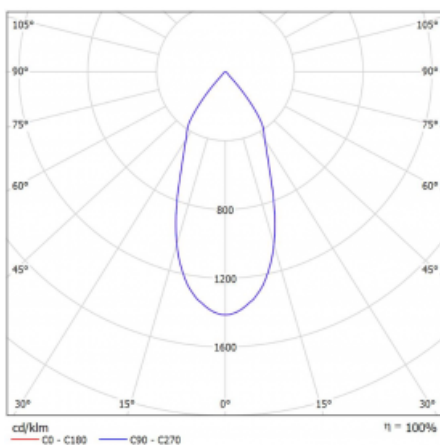

# Rofo

**250S-K0CF-30GDE/930, W**

Type of installation	Recessed
Light distribution	Direct
Luminaire shape	Linear
Colour of the luminaires	White
Material	Aluminium
Lifetime	L80/B20 50 000 hours
Warranty	5 years
Description of luminaires	Luminaire recessed
item description	Knauf; Adels connector

**Technical drawing**

**Curve**

Dimensions	600 mm × 100 mm × 62 mm
Light source	LED MODUL
Type of optical system	Reflector
Luminous flux*	1200 lm
Colour Temperature	3000 K warm white
Luminous efficacy	88 lm/W
MacAdam Light source	3
Colour rendering index	90
Beam angle	45°