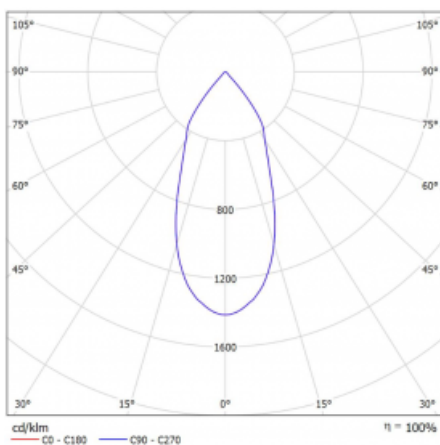

# Rofo

250S-K0CF-30GDD/940, W

Type of installation	Recessed
Light distribution	Direct
Luminaire shape	Linear
Colour of the luminaires	White
Material	Aluminium
Lifetime	L80/B20 50 000 hours
Warranty	5 years
Description of luminaires	Luminaire recessed
item description	Knauf; Adels connector

**Technical drawing**

**Curve**

Dimensions	600 mm × 100 mm × 62 mm
Light source	LED MODUL
Type of optical system	Reflector
Luminous flux*	1250 lm
Colour Temperature	4000 K cool white
Luminous efficacy	92 lm/W
MacAdam Light source	3
Colour rendering index	90
Beam angle	45°