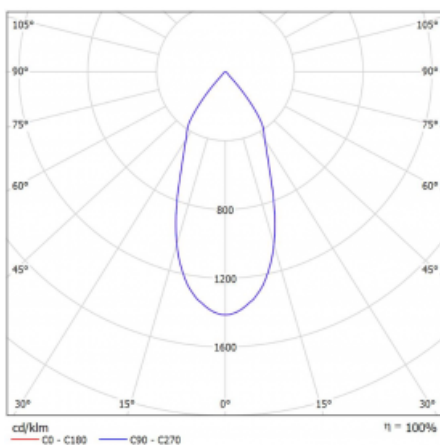

# Rofo

250S-K0CF-30GDD/930, W

Type of installation	Recessed
Light distribution	Direct
Luminaire shape	Linear
Colour of the luminaires	White
Material	Aluminium
Lifetime	L80/B20 50 000 hours
Warranty	5 years
Description of luminaires	Luminaire recessed
item description	Knauf; Adels connector

**Technical drawing**

**Curve**

Dimensions	600 mm × 100 mm × 62 mm
Light source	LED MODUL
Type of optical system	Reflector
Luminous flux*	1200 lm
Colour Temperature	3000 K warm white
Luminous efficacy	88 lm/W
MacAdam Light source	3
Colour rendering index	90
Beam angle	45°