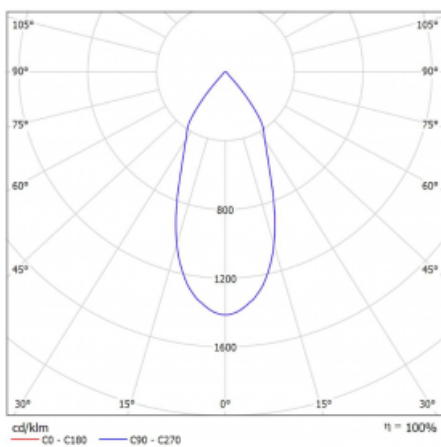

Luminaire

Rofo

250S-KOCF-20GGE/940, W

Type of installation	Recessed
Light distribution	Direct
Luminaire shape	Linear
Colour of the luminaires	White
Material	Aluminium
Lifetime	L80/B20 50 000 hours
Warranty	5 years
Description of luminaires	Luminaire recessed
item description	Knauf; Adels connector

Technical drawing

Curve

Dimensions	600 mm × 100 mm × 62 mm
Light source	LED MODUL
Type of optical system	Reflector
Luminous flux*	1750 lm
Colour Temperature	4000 K cool white
Luminous efficacy	88 lm/W
MacAdam Light source	3
Colour rendering index	90
Beam angle	45°