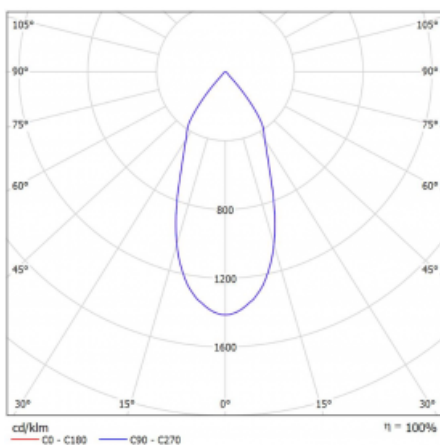

Technical drawing

 Dimensions 600 mm × 100 mm × 62 mm
 (l × w × h mm)

Light source LED MODUL

DIR optical system Reflector

Luminous flux* 1750 lm

Colour Temperature 4000 K cool white

Luminous efficacy 88 lm/W

MacAdam Light source 3

Colour rendering index 90

Beam angle 45°

Curve

Luminaire power input*	40 W
Connection of the luminaires	ON/OFF
Electrical voltage	220-240V
Frequency	50/60Hz

  IP 20

*±10 %