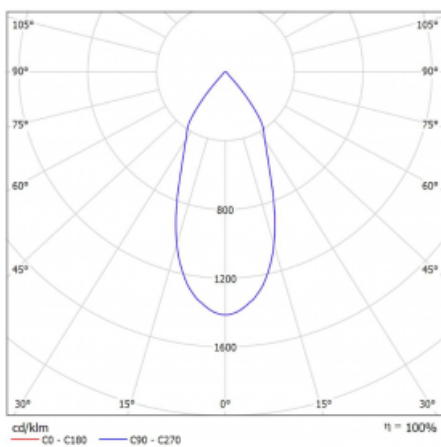

Luminaire

Rofo

250S-KOCF-20GGE/930, W

Type of installation	Recessed
Light distribution	Direct
Luminaire shape	Linear
Colour of the luminaires	White
Material	Aluminium
Lifetime	L80/B20 50 000 hours
Warranty	5 years
Description of luminaires	Luminaire recessed
item description	Knauf; Adels connector

Technical drawing

Curve

Dimensions (l x w x h mm)	600 mm x 100 mm x 62 mm
Light source	LED MODUL
DIR optical system	Reflector
Luminous flux*	1650 lm
Colour Temperature	3000 K warm white
Luminous efficacy	83 lm/W
MacAdam Light source	3
Colour rendering index	90
Beam angle	45°