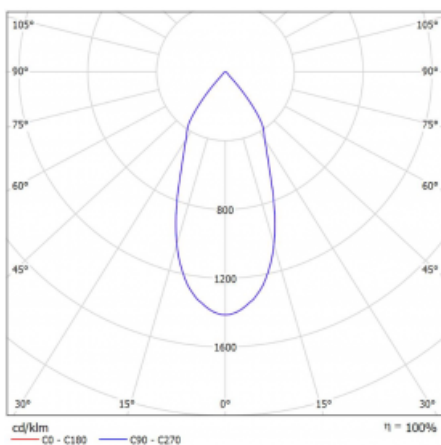

# Rofo

**250S-KOCF-20GGE/930, W**

Type of installation	Recessed
Light distribution	Direct
Luminaire shape	Linear
Colour of the luminaires	White
Material	Aluminium
Lifetime	L80/B20 50 000 hours
Warranty	5 years
Description of luminaires	Luminaire recessed
item description	Knauf; Adels connector

**Technical drawing**

**Curve**

Dimensions	600 mm × 100 mm × 62 mm
Light source	LED MODUL
Type of optical system	Reflector
Luminous flux*	1650 lm
Colour Temperature	3000 K warm white
Luminous efficacy	83 lm/W
MacAdam Light source	3
Colour rendering index	90
Beam angle	45°