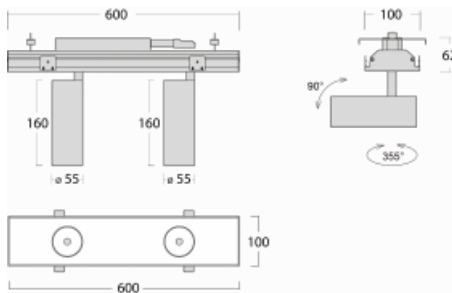

# Rofo

**250S-KOCF-20GGE/930, W**

Type of installation	Recessed
Light distribution	Direct
Luminaire shape	Linear
Colour of the luminaires	White
Material	Aluminium
Lifetime	L80/B20 50 000 hours
Warranty	5 years
Description of luminaires	Luminaire recessed
item description	Knauf; Adels connector

**Technical drawing**

**Curve**

Dimensions	600 mm × 100 mm × 62 mm
Light source	LED MODUL
Type of optical system	Reflector
Luminous flux*	1650 lm
Colour Temperature	3000 K warm white
Luminous efficacy	83 lm/W
MacAdam Light source	3
Colour rendering index	90
Beam angle	45°