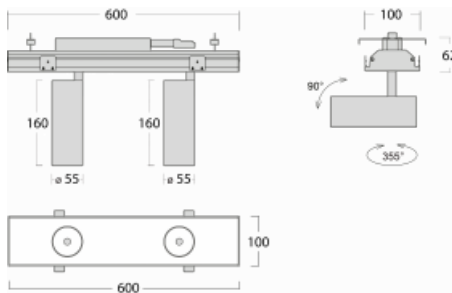

Luminaire

Rofo

250S-K0CF-20GGD/940, W

Type of installation	Recessed
Light distribution	Direct
Luminaire shape	Linear
Colour of the luminaires	White
Material	Aluminium
Lifetime	L80/B20 50 000 hours
Warranty	5 years
Description of luminaires	Luminaire recessed
item description	Knauf; Adels connector

Technical drawing

 Dimensions 600 mm × 100 mm × 62 mm
(l × w × h mm)

Light source LED MODUL

DIR optical system Reflector

Luminous flux* 1750 lm

Colour Temperature 4000 K cool white

Luminous efficacy 88 lm/W

MacAdam Light source 3

Colour rendering index 90

Beam angle 45°

Curve

Luminaire power input*	40 W
Connection of the luminaires	DALI
Electrical voltage	220-240V
Frequency	50/60Hz

  IP 20

*±10 %