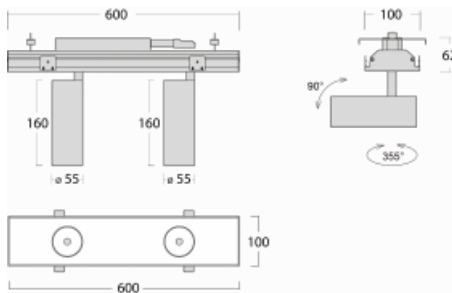

Luminaire

Rofo

250S-K0CF-20GGD/940, W

Type of installation	Recessed
Light distribution	Direct
Luminaire shape	Linear
Colour of the luminaires	White
Material	Aluminium
Lifetime	L80/B20 50 000 hours
Warranty	5 years
Description of luminaires	Luminaire recessed
item description	Knauf; Adels connector

Technical drawing

Curve

Dimensions	600 mm × 100 mm × 62 mm
Light source	LED MODUL
Type of optical system	Reflector
Luminous flux*	1750 lm
Colour Temperature	4000 K cool white
Luminous efficacy	88 lm/W
MacAdam Light source	3
Colour rendering index	90
Beam angle	45°

Luminaire power input*	40 W
Connection of the luminaires	DALI
Electrical voltage	220-240V
Frequency	50/60Hz

 **CE** IP 20

*±10 %