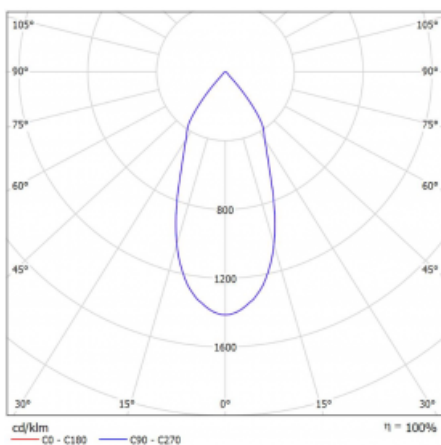

Luminaire

Rofo

250S-K0CF-20GGD/940, W

Type of installation	Recessed
Light distribution	Direct
Luminaire shape	Linear
Colour of the luminaires	White
Material	Aluminium
Lifetime	L80/B20 50 000 hours
Warranty	5 years
Description of luminaires	Luminaire recessed
item description	Knauf; Adels connector

Technical drawing

Curve

Dimensions	600 mm × 100 mm × 62 mm
Light source	LED MODUL
Type of optical system	Reflector
Luminous flux*	1750 lm
Colour Temperature	4000 K cool white
Luminous efficacy	88 lm/W
MacAdam Light source	3
Colour rendering index	90
Beam angle	45°