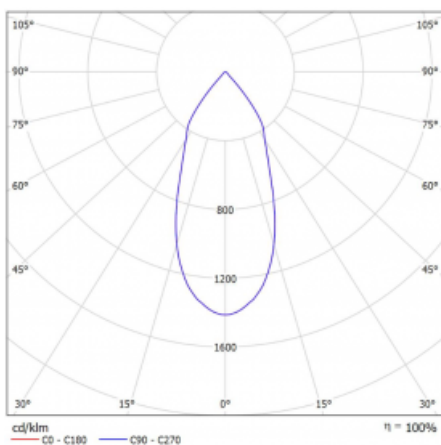

Luminaire

Rofo

250S-K0CF-20GGD/940, W

Type of installation	Recessed
Light distribution	Direct
Luminaire shape	Linear
Colour of the luminaires	White
Material	Aluminium
Lifetime	L80/B20 50 000 hours
Warranty	5 years
Description of luminaires	Luminaire recessed
item description	Knauf; Adels connector

Technical drawing

 Dimensions 600 mm × 100 mm × 62 mm
(l × w × h mm)

Light source LED MODUL

DIR optical system Reflector

Luminous flux* 1750 lm

Colour Temperature 4000 K cool white

Luminous efficacy 88 lm/W

MacAdam Light source 3

Colour rendering index 90

Beam angle 45°

Curve

Luminaire power input*	40 W
Connection of the luminaires	DALI
Electrical voltage	220-240V
Frequency	50/60Hz

  IP 20

*±10 %