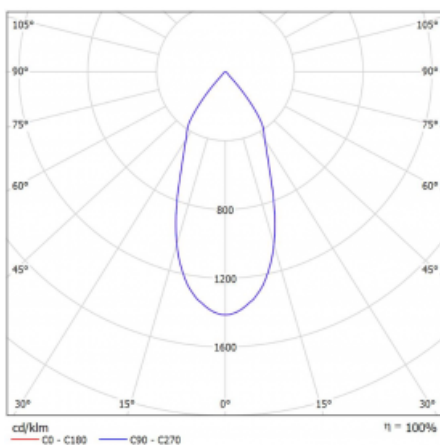

# Rofo

250S-K0CF-20GGD/930, W

Type of installation	Recessed
Light distribution	Direct
Luminaire shape	Linear
Colour of the luminaires	White
Material	Aluminium
Lifetime	L80/B20 50 000 hours
Warranty	5 years
Description of luminaires	Luminaire recessed
item description	Knauf; Adels connector

**Technical drawing**

**Curve**

Dimensions	600 mm × 100 mm × 62 mm
Light source	LED MODUL
Type of optical system	Reflector
Luminous flux*	1650 lm
Colour Temperature	3000 K warm white
Luminous efficacy	83 lm/W
MacAdam Light source	3
Colour rendering index	90
Beam angle	45°