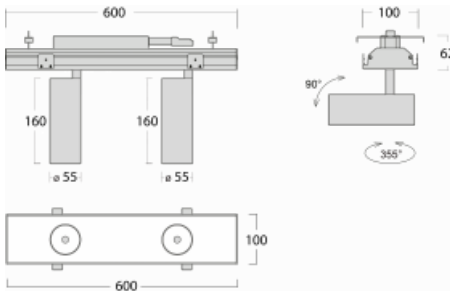

# Rofo

250S-K0CF-20GGD/930, W

Type of installation	Recessed
Light distribution	Direct
Luminaire shape	Linear
Colour of the luminaires	White
Material	Aluminium
Lifetime	L80/B20 50 000 hours
Warranty	5 years
Description of luminaires	Luminaire recessed
item description	Knauf; Adels connector

**Technical drawing**

 Dimensions 600 mm × 100 mm × 62 mm  
(l × w × h mm)

Light source LED MODUL

DIR optical system Reflector

Luminous flux\* 1650 lm

Colour Temperature 3000 K warm white

Luminous efficacy 83 lm/W