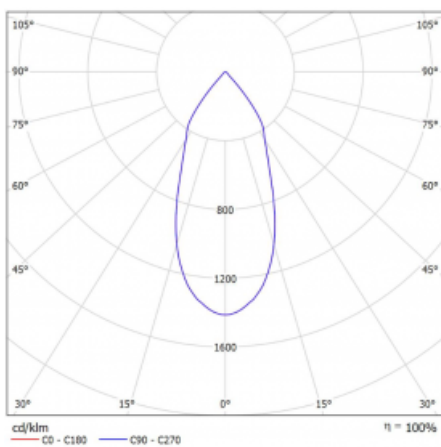

**Technical drawing**

 Dimensions 600 mm × 100 mm × 62 mm  
(l × w × h mm)

Light source LED MODUL

DIR optical system Reflector

Luminous flux\* 1650 lm

Colour Temperature 3000 K warm white

Luminous efficacy 83 lm/W

MacAdam Light source 3

Colour rendering index 90

Beam angle 45°

**Curve**

Luminaire power input*	40 W
Connection of the luminaires	DALI
Electrical voltage	220-240V
Frequency	50/60Hz

  IP 20

\*±10 %