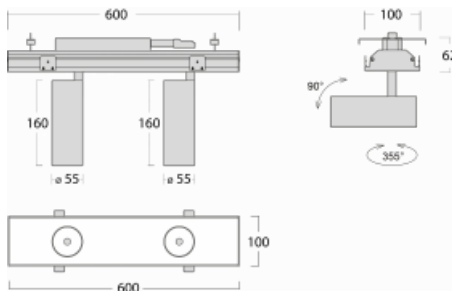

# Rofo

250S-K0CF-20GGD/930, W

Type of installation	Recessed
Light distribution	Direct
Luminaire shape	Linear
Colour of the luminaires	White
Material	Aluminium
Lifetime	L80/B20 50 000 hours
Warranty	5 years
Description of luminaires	Luminaire recessed
item description	Knauf; Adels connector

**Technical drawing**

**Curve**

Dimensions	600 mm × 100 mm × 62 mm
Light source	LED MODUL
Type of optical system	Reflector
Luminous flux*	1650 lm
Colour Temperature	3000 K warm white
Luminous efficacy	83 lm/W
MacAdam Light source	3
Colour rendering index	90
Beam angle	45°