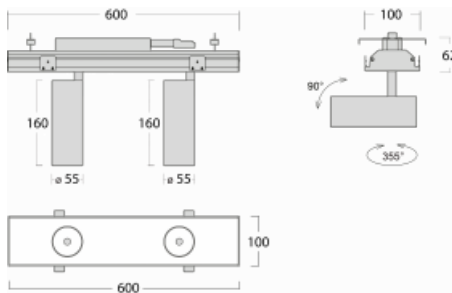

Luminaire

Rofo

250S-K0CF-20GDE/940, W

Type of installation	Recessed
Light distribution	Direct
Luminaire shape	Linear
Colour of the luminaires	White
Material	Aluminium
Lifetime	L80/B20 50 000 hours
Warranty	5 years
Description of luminaires	Luminaire recessed
item description	Knauf; Adels connector

Technical drawing

 Dimensions 600 mm × 100 mm × 62 mm
 (l × w × h mm)

Light source LED MODUL

DIR optical system Reflector

Luminous flux* 1250 lm

Colour Temperature 4000 K cool white

Luminous efficacy 92 lm/W

MacAdam Light source 3

Colour rendering index 90

Beam angle 45°

Curve

Luminaire power input*	27.2 W
Connection of the luminaires	ON/OFF
Electrical voltage	220-240V
Frequency	50/60Hz

  IP 20

*±10 %