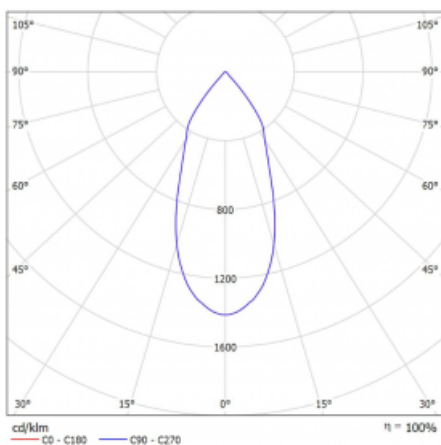

# Rofo

**250S-K0CF-20GDE/940, W**

Type of installation	Recessed
Light distribution	Direct
Luminaire shape	Linear
Colour of the luminaires	White
Material	Aluminium
Lifetime	L80/B20 50 000 hours
Warranty	5 years
Description of luminaires	Luminaire recessed
item description	Knauf; Adels connector

**Technical drawing**

**Curve**

Dimensions	600 mm × 100 mm × 62 mm
Light source	LED MODUL
Type of optical system	Reflector
Luminous flux*	1250 lm
Colour Temperature	4000 K cool white
Luminous efficacy	92 lm/W
MacAdam Light source	3
Colour rendering index	90
Beam angle	45°