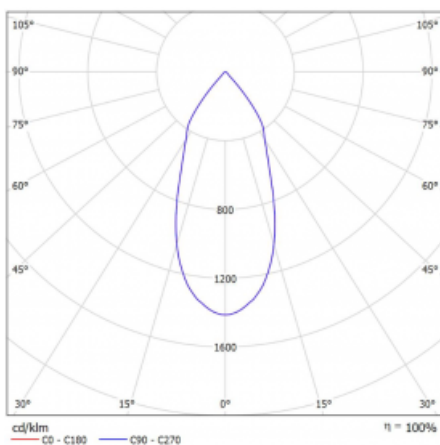

Luminaire

Rofo

250S-K0CF-20GDE/940, W

Type of installation	Recessed
Light distribution	Direct
Luminaire shape	Linear
Colour of the luminaires	White
Material	Aluminium
Lifetime	L80/B20 50 000 hours
Warranty	5 years
Description of luminaires	Luminaire recessed
item description	Knauf; Adels connector

Technical drawing

 Dimensions 600 mm × 100 mm × 62 mm
 (l × w × h mm)

Light source LED MODUL

DIR optical system Reflector

Luminous flux* 1250 lm

Colour Temperature 4000 K cool white

Luminous efficacy 92 lm/W

MacAdam Light source 3

Colour rendering index 90

Beam angle 45°

Curve

Luminaire power input*	27.2 W
Connection of the luminaires	ON/OFF
Electrical voltage	220-240V
Frequency	50/60Hz

  IP 20

*±10 %