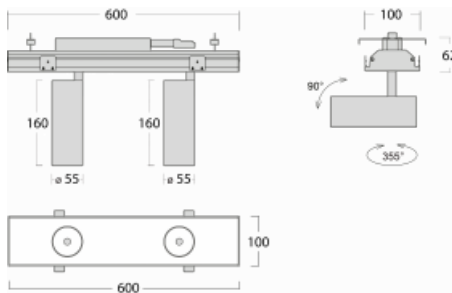

# Rofo

**250S-K0CF-20GDE/940, W**

Type of installation	Recessed
Light distribution	Direct
Luminaire shape	Linear
Colour of the luminaires	White
Material	Aluminium
Lifetime	L80/B20 50 000 hours
Warranty	5 years
Description of luminaires	Luminaire recessed
item description	Knauf; Adels connector

**Technical drawing**

**Curve**

Dimensions	600 mm × 100 mm × 62 mm
Light source	LED MODUL
Type of optical system	Reflector
Luminous flux*	1250 lm
Colour Temperature	4000 K cool white
Luminous efficacy	92 lm/W
MacAdam Light source	3
Colour rendering index	90
Beam angle	45°