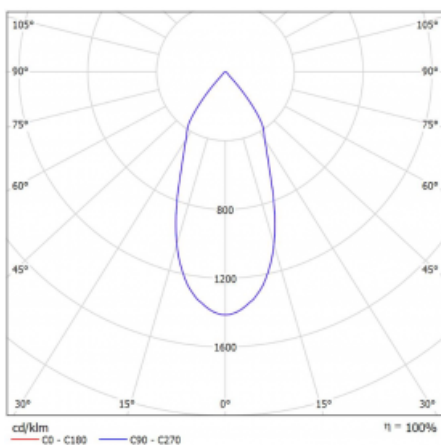

Luminaire

Rofo

250S-K0CF-20GDE/930, W

Type of installation	Recessed
Light distribution	Direct
Luminaire shape	Linear
Colour of the luminaires	White
Material	Aluminium
Lifetime	L80/B20 50 000 hours
Warranty	5 years
Description of luminaires	Luminaire recessed
item description	Knauf; Adels connector

Technical drawing

Curve

Dimensions	600 mm × 100 mm × 62 mm
Light source	LED MODUL
Type of optical system	Reflector
Luminous flux*	1200 lm
Colour Temperature	3000 K warm white
Luminous efficacy	88 lm/W
MacAdam Light source	3
Colour rendering index	90
Beam angle	45°