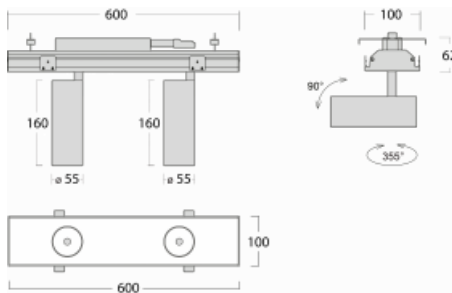

Luminaire

Rofo

250S-K0CF-20GDE/930, W

| | |
|---------------------------|------------------------|
| Type of installation | Recessed |
| Light distribution | Direct |
| Luminaire shape | Linear |
| Colour of the luminaires | White |
| Material | Aluminium |
| Lifetime | L80/B20 50 000 hours |
| Warranty | 5 years |
| Description of luminaires | Luminaire recessed |
| item description | Knauf; Adels connector |

Technical drawing

 Dimensions 600 mm × 100 mm × 62 mm
(l × w × h mm)

Light source LED MODUL

DIR optical system Reflector

Luminous flux* 1200 lm

Colour Temperature 3000 K warm white

Luminous efficacy 88 lm/W