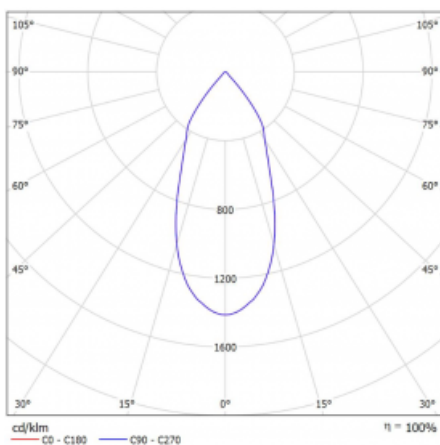

Luminaire

Rofo

250S-K0CF-20GDE/930, W

| | |
|---------------------------|------------------------|
| Type of installation | Recessed |
| Light distribution | Direct |
| Luminaire shape | Linear |
| Colour of the luminaires | White |
| Material | Aluminium |
| Lifetime | L80/B20 50 000 hours |
| Warranty | 5 years |
| Description of luminaires | Luminaire recessed |
| item description | Knauf; Adels connector |

Technical drawing

 Dimensions 600 mm × 100 mm × 62 mm
(l × w × h mm)

Light source LED MODUL

DIR optical system Reflector

Luminous flux* 1200 lm

Colour Temperature 3000 K warm white

Luminous efficacy 88 lm/W

MacAdam Light source 3

Colour rendering index 90

Beam angle 45°

Curve

| | |
|------------------------------|----------|
| Luminaire power input* | 27.2 W |
| Connection of the luminaires | ON/OFF |
| Electrical voltage | 220-240V |
| Frequency | 50/60Hz |