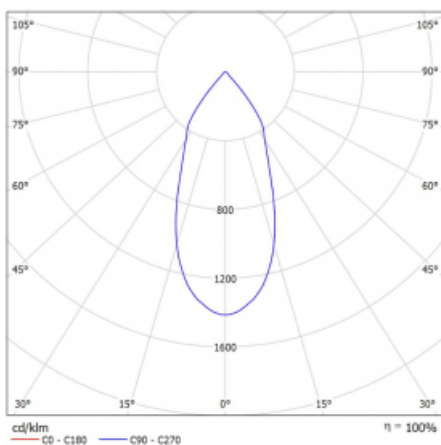

Luminaire

Rofo

250S-K0CF-20GDD/940, W

Type of installation	Recessed
Light distribution	Direct
Luminaire shape	Linear
Colour of the luminaires	White
Material	Aluminium
Lifetime	L80/B20 50 000 hours
Warranty	5 years
Description of luminaires	Luminaire recessed
item description	Knauf; Adels connector

Technical drawing

Curve

Dimensions	600 mm × 100 mm × 62 mm
Light source	LED MODUL
Type of optical system	Reflector
Luminous flux*	1250 lm
Colour Temperature	4000 K cool white
Luminous efficacy	92 lm/W
MacAdam Light source	3
Colour rendering index	90
Beam angle	45°