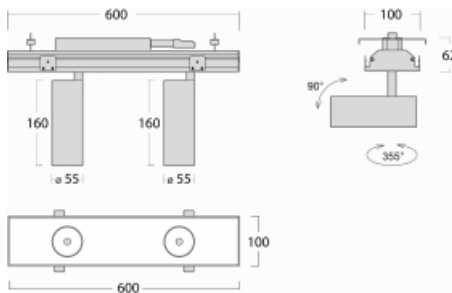

Luminaire

Rofo

250S-K0CF-20GDD/940, W

| | |
|---------------------------|------------------------|
| Type of installation | Recessed |
| Light distribution | Direct |
| Luminaire shape | Linear |
| Colour of the luminaires | White |
| Material | Aluminium |
| Lifetime | L80/B20 50 000 hours |
| Warranty | 5 years |
| Description of luminaires | Luminaire recessed |
| item description | Knauf; Adels connector |

Technical drawing

 Dimensions 600 mm × 100 mm × 62 mm
(l × w × h mm)

Light source LED MODUL

DIR optical system Reflector

Luminous flux* 1250 lm

Colour Temperature 4000 K cool white

Luminous efficacy 92 lm/W

MacAdam Light source 3

Colour rendering index 90

Beam angle 45°

Curve

| | |
|------------------------------|----------|
| Luminaire power input* | 27.2 W |
| Connection of the luminaires | DALI |
| Electrical voltage | 220-240V |
| Frequency | 50/60Hz |