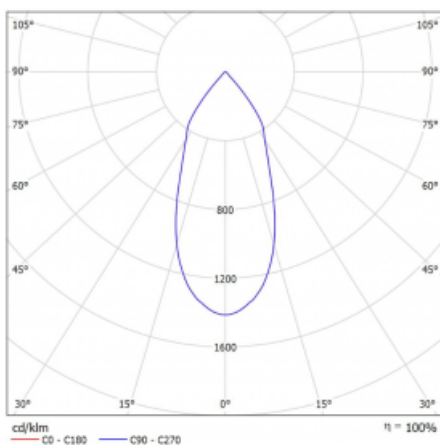

Luminaire

Rofo

250S-K0CF-20GDD/940, W

| | |
|---------------------------|------------------------|
| Type of installation | Recessed |
| Light distribution | Direct |
| Luminaire shape | Linear |
| Colour of the luminaires | White |
| Material | Aluminium |
| Lifetime | L80/B20 50 000 hours |
| Warranty | 5 years |
| Description of luminaires | Luminaire recessed |
| item description | Knauf; Adels connector |

Technical drawing

 Dimensions 600 mm × 100 mm × 62 mm
(l × w × h mm)

Light source LED MODUL

DIR optical system Reflector

Luminous flux* 1250 lm

Colour Temperature 4000 K cool white

Luminous efficacy 92 lm/W

MacAdam Light source 3

Colour rendering index 90

Beam angle 45°

Curve

| | |
|------------------------------|----------|
| Luminaire power input* | 27.2 W |
| Connection of the luminaires | DALI |
| Electrical voltage | 220-240V |
| Frequency | 50/60Hz |