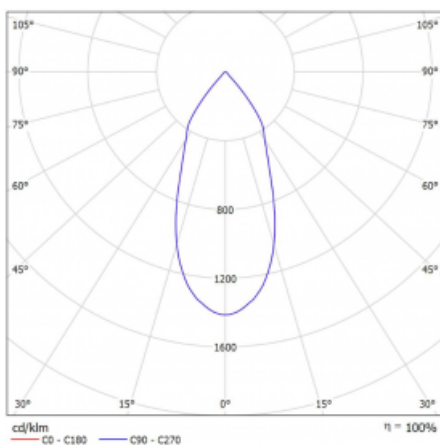

# Rofo

250S-K0CF-20GDD/930, W

Type of installation	Recessed
Light distribution	Direct
Luminaire shape	Linear
Colour of the luminaires	White
Material	Aluminium
Lifetime	L80/B20 50 000 hours
Warranty	5 years
Description of luminaires	Luminaire recessed
item description	Knauf; Adels connector

**Technical drawing**

**Curve**

Dimensions	600 mm × 100 mm × 62 mm
Light source	LED MODUL
Type of optical system	Reflector
Luminous flux*	1200 lm
Colour Temperature	3000 K warm white
Luminous efficacy	88 lm/W
MacAdam Light source	3
Colour rendering index	90
Beam angle	45°