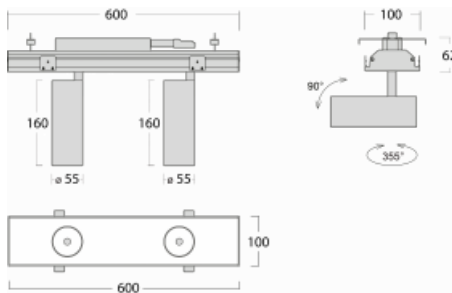

# Rofo

250S-K0CF-20GDD/930, W

Type of installation	Recessed
Light distribution	Direct
Luminaire shape	Linear
Colour of the luminaires	White
Material	Aluminium
Lifetime	L80/B20 50 000 hours
Warranty	5 years
Description of luminaires	Luminaire recessed
item description	Knauf; Adels connector

**Technical drawing**

**Curve**

Dimensions	600 mm × 100 mm × 62 mm
Light source	LED MODUL
Type of optical system	Reflector
Luminous flux*	1200 lm
Colour Temperature	3000 K warm white
Luminous efficacy	88 lm/W
MacAdam Light source	3
Colour rendering index	90
Beam angle	45°