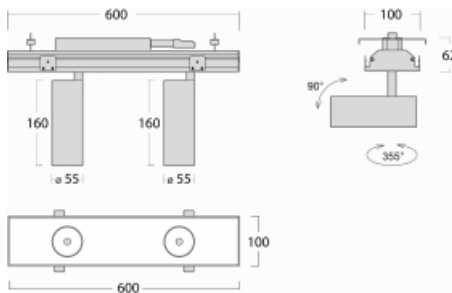

# Rofo

250S-K0CF-20GDD/930, W

Type of installation	Recessed
Light distribution	Direct
Luminaire shape	Linear
Colour of the luminaires	White
Material	Aluminium
Lifetime	L80/B20 50 000 hours
Warranty	5 years
Description of luminaires	Luminaire recessed
item description	Knauf; Adels connector

**Technical drawing**

 Dimensions 600 mm × 100 mm × 62 mm  
(l × w × h mm)

Light source LED MODUL

DIR optical system Reflector

Luminous flux\* 1200 lm

Colour Temperature 3000 K warm white

Luminous efficacy 88 lm/W

MacAdam Light source 3

Colour rendering index 90

Beam angle 45°

**Curve**

Luminaire power input\* 27.2 W

---

Connection of the luminaires DALI

---