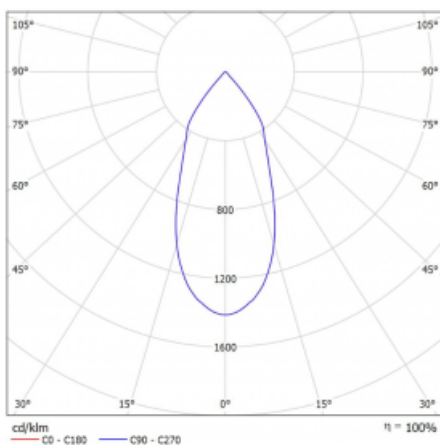

**Technical drawing**

 Dimensions 600 mm × 100 mm × 62 mm  
(l × w × h mm)

Light source LED MODUL

DIR optical system Reflector

Luminous flux\* 1200 lm

Colour Temperature 3000 K warm white

Luminous efficacy 88 lm/W

MacAdam Light source 3

Colour rendering index 90

Beam angle 45°

**Curve**

Luminaire power input\* 27.2 W

---

Connection of the luminaires DALI

---