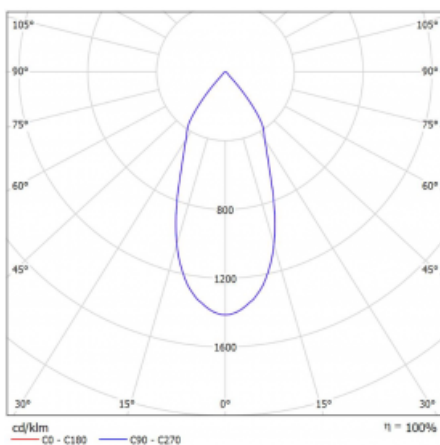

Luminaire

Rofo

250S-K0CF-10GGE/940, W

Type of installation	Recessed
Light distribution	Direct
Luminaire shape	Linear
Colour of the luminaires	White
Material	Aluminium
Lifetime	L80/B20 50 000 hours
Warranty	5 years
Description of luminaires	Luminaire recessed
item description	Knauf; Adels connector

Technical drawing

 Dimensions 600 mm × 100 mm × 62 mm
 (l × w × h mm)

Light source LED MODUL

DIR optical system Reflector

Luminous flux* 1750 lm

Colour Temperature 4000 K cool white

Luminous efficacy 88 lm/W

MacAdam Light source 3

Colour rendering index 90

Beam angle 45°

Curve

Luminaire power input*	20 W
Connection of the luminaires	ON/OFF
Electrical voltage	220-240V
Frequency	50/60Hz

  IP 20

*±10 %