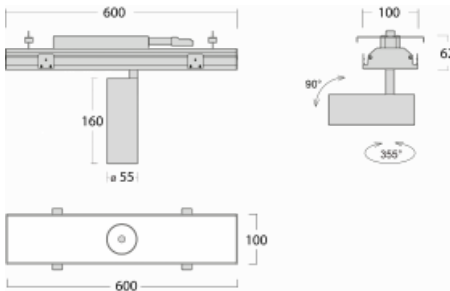

Luminaire

Rofo

250S-K0CF-10GGE/940, W

Type of installation	Recessed
Light distribution	Direct
Luminaire shape	Linear
Colour of the luminaires	White
Material	Aluminium
Lifetime	L80/B20 50 000 hours
Warranty	5 years
Description of luminaires	Luminaire recessed
item description	Knauf; Adels connector

Technical drawing

 Dimensions 600 mm × 100 mm × 62 mm
 (l × w × h mm)

Light source LED MODUL

DIR optical system Reflector

Luminous flux* 1750 lm

Colour Temperature 4000 K cool white

Luminous efficacy 88 lm/W

MacAdam Light source 3

Colour rendering index 90

Beam angle 45°

Curve

Luminaire power input*	20 W
Connection of the luminaires	ON/OFF
Electrical voltage	220-240V
Frequency	50/60Hz

  IP 20

*±10 %