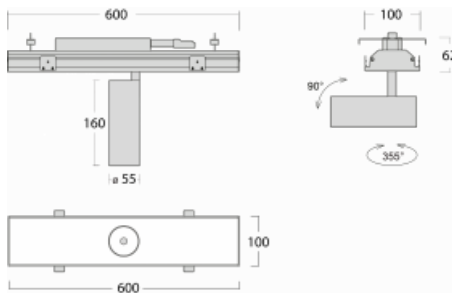

Luminaire

Rofo

250S-K0CF-10GGE/940, W

Type of installation	Recessed
Light distribution	Direct
Luminaire shape	Linear
Colour of the luminaires	White
Material	Aluminium
Lifetime	L80/B20 50 000 hours
Warranty	5 years
Description of luminaires	Luminaire recessed
item description	Knauf; Adels connector

Technical drawing

Curve

Dimensions	600 mm × 100 mm × 62 mm
Light source	LED MODUL
Type of optical system	Reflector
Luminous flux*	1750 lm
Colour Temperature	4000 K cool white
Luminous efficacy	88 lm/W
MacAdam Light source	3
Colour rendering index	90
Beam angle	45°