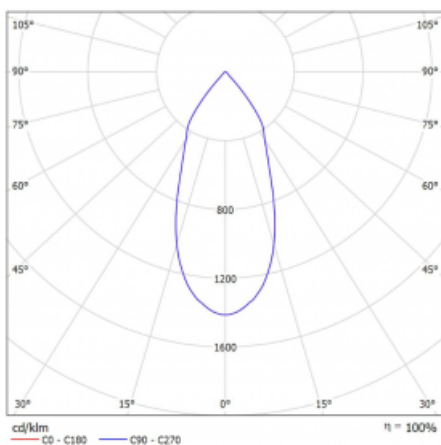

Luminaire

Rofo

250S-K0CF-10GGE/940, W

Type of installation	Recessed
Light distribution	Direct
Luminaire shape	Linear
Colour of the luminaires	White
Material	Aluminium
Lifetime	L80/B20 50 000 hours
Warranty	5 years
Description of luminaires	Luminaire recessed
item description	Knauf; Adels connector

Technical drawing

Curve

Dimensions	600 mm × 100 mm × 62 mm
Light source	LED MODUL
Type of optical system	Reflector
Luminous flux*	1750 lm
Colour Temperature	4000 K cool white
Luminous efficacy	88 lm/W
MacAdam Light source	3
Colour rendering index	90
Beam angle	45°