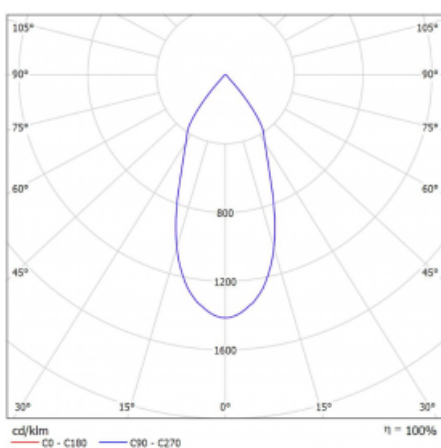

**Technical drawing**

 Dimensions 600 mm × 100 mm × 62 mm  
(l × w × h mm)

Light source LED MODUL

DIR optical system Reflector

Luminous flux\* 1650 lm

Colour Temperature 3000 K warm white

Luminous efficacy 83 lm/W

MacAdam Light source 3

Colour rendering index 90

Beam angle 45°

**Curve**

Luminaire power input*	20 W
Connection of the luminaires	ON/OFF
Electrical voltage	220-240V
Frequency	50/60Hz

  IP 20

\*±10 %