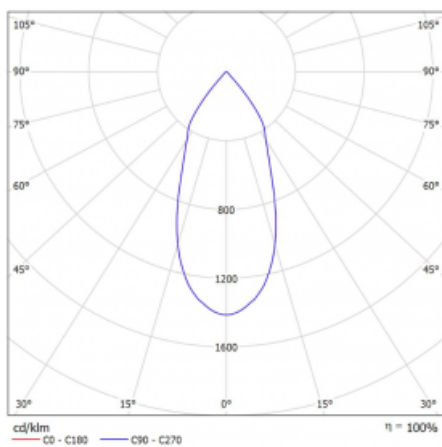

Luminaire

Rofo

250S-K0CF-10GGE/930, W

Type of installation	Recessed
Light distribution	Direct
Luminaire shape	Linear
Colour of the luminaires	White
Material	Aluminium
Lifetime	L80/B20 50 000 hours
Warranty	5 years
Description of luminaires	Luminaire recessed
item description	Knauf; Adels connector

Technical drawing

Dimensions 600 mm × 100 mm × 62 mm

Light source LED MODUL

Type of optical system Reflector

Luminous flux* 1650 lm

Colour Temperature 3000 K warm white

Luminous efficacy 83 lm/W

MacAdam Light source 3

Colour rendering index 90

Beam angle 45°

Curve

Luminaire power input*	20 W
Connection of the luminaires	ON/OFF
Electrical voltage	220-240V
Frequency	50/60Hz

  IP 20

*±10 %