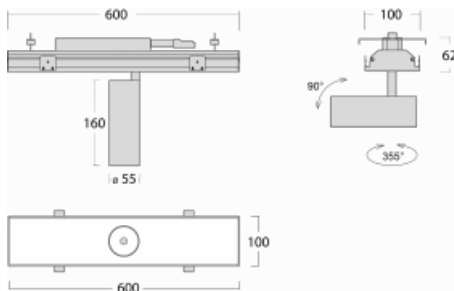

# Rofo

**250S-K0CF-10GGE/930, W**

Type of installation	Recessed
Light distribution	Direct
Luminaire shape	Linear
Colour of the luminaires	White
Material	Aluminium
Lifetime	L80/B20 50 000 hours
Warranty	5 years
Description of luminaires	Luminaire recessed
item description	Knauf; Adels connector

**Technical drawing**

 Dimensions 600 mm × 100 mm × 62 mm  
(l × w × h mm)

Light source LED MODUL

DIR optical system Reflector

Luminous flux\* 1650 lm

Colour Temperature 3000 K warm white

Luminous efficacy 83 lm/W