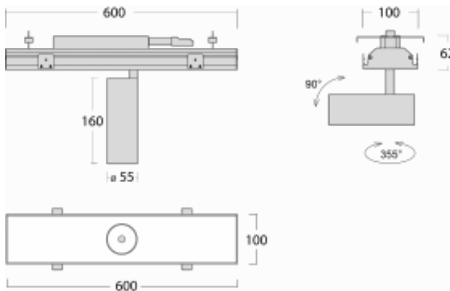

# Rofo

**250S-K0CF-10GGD/940, W**

Type of installation	Recessed
Light distribution	Direct
Luminaire shape	Linear
Colour of the luminaires	White
Material	Aluminium
Lifetime	L80/B20 50 000 hours
Warranty	5 years
Description of luminaires	Luminaire recessed
item description	Knauf; Adels connector

**Technical drawing**

**Curve**

Dimensions	600 mm × 100 mm × 62 mm
Light source	LED MODUL
Type of optical system	Reflector
Luminous flux*	1750 lm
Colour Temperature	4000 K cool white
Luminous efficacy	88 lm/W
MacAdam Light source	3
Colour rendering index	90
Beam angle	45°