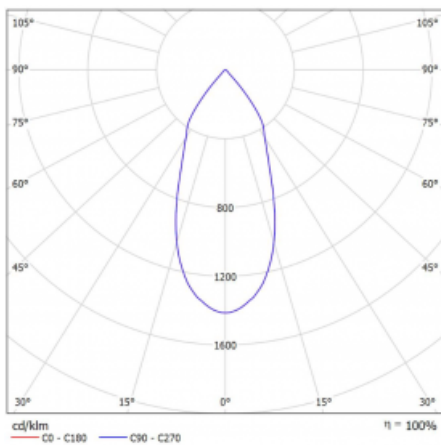

# Rofo

**250S-K0CF-10GGD/940, W**

Type of installation	Recessed
Light distribution	Direct
Luminaire shape	Linear
Colour of the luminaires	White
Material	Aluminium
Lifetime	L80/B20 50 000 hours
Warranty	5 years
Description of luminaires	Luminaire recessed
item description	Knauf; Adels connector

**Technical drawing**

**Curve**

Dimensions	600 mm × 100 mm × 62 mm
Light source	LED MODUL
Type of optical system	Reflector
Luminous flux*	1750 lm
Colour Temperature	4000 K cool white
Luminous efficacy	88 lm/W
MacAdam Light source	3
Colour rendering index	90
Beam angle	45°