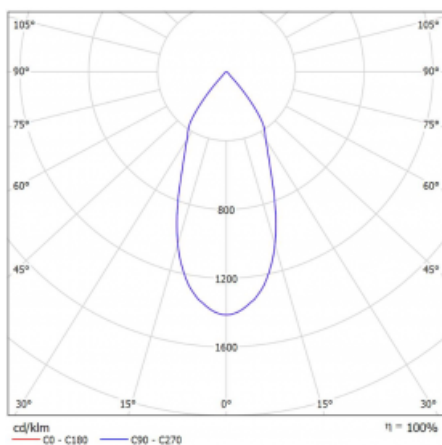

Luminaire

Rofo

250S-K0CF-10GGD/940, W

Type of installation	Recessed
Light distribution	Direct
Luminaire shape	Linear
Colour of the luminaires	White
Material	Aluminium
Lifetime	L80/B20 50 000 hours
Warranty	5 years
Description of luminaires	Luminaire recessed
item description	Knauf; Adels connector

Technical drawing

 Dimensions 600 mm × 100 mm × 62 mm
 (l × w × h mm)

Light source LED MODUL

DIR optical system Reflector

Luminous flux* 1750 lm

Colour Temperature 4000 K cool white

Luminous efficacy 88 lm/W

MacAdam Light source 3

Colour rendering index 90

Beam angle 45°

Curve

Luminaire power input*	20 W
Connection of the luminaires	DALI
Electrical voltage	220-240V
Frequency	50/60Hz

  IP 20

*±10 %