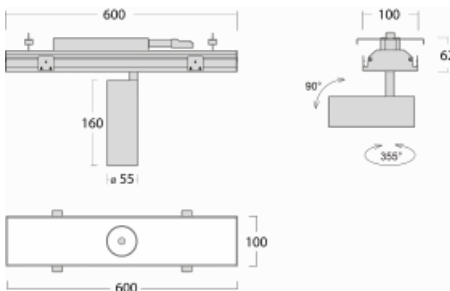

Luminaire

Rofo

250S-K0CF-10GGD/940, W

Type of installation	Recessed
Light distribution	Direct
Luminaire shape	Linear
Colour of the luminaires	White
Material	Aluminium
Lifetime	L80/B20 50 000 hours
Warranty	5 years
Description of luminaires	Luminaire recessed
item description	Knauf; Adels connector

Technical drawing

 Dimensions 600 mm × 100 mm × 62 mm
 (l × w × h mm)

Light source LED MODUL

DIR optical system Reflector

Luminous flux* 1750 lm

Colour Temperature 4000 K cool white

Luminous efficacy 88 lm/W

MacAdam Light source 3

Colour rendering index 90

Beam angle 45°

Curve

Luminaire power input*	20 W
Connection of the luminaires	DALI
Electrical voltage	220-240V
Frequency	50/60Hz

  IP 20

*±10 %