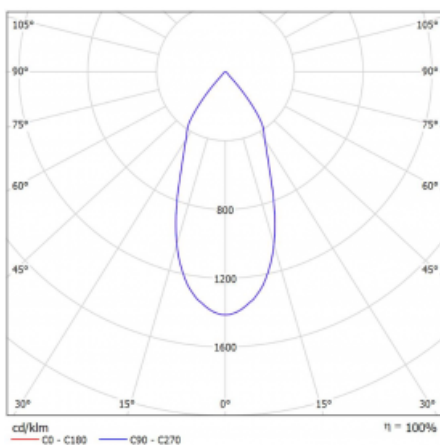

Luminaire

Rofo

250S-K0CF-10GGD/930, W

Type of installation	Recessed
Light distribution	Direct
Luminaire shape	Linear
Colour of the luminaires	White
Material	Aluminium
Lifetime	L80/B20 50 000 hours
Warranty	5 years
Description of luminaires	Luminaire recessed
item description	Knauf; Adels connector

Technical drawing

 Dimensions 600 mm × 100 mm × 62 mm
 (l × w × h mm)

Light source LED MODUL

DIR optical system Reflector

Luminous flux* 1650 lm

Colour Temperature 3000 K warm white

Luminous efficacy 83 lm/W

MacAdam Light source 3

Colour rendering index 90

Beam angle 45°

Curve

Luminaire power input*	20 W
Connection of the luminaires	DALI
Electrical voltage	220-240V
Frequency	50/60Hz

 **CE** IP 20

*±10 %