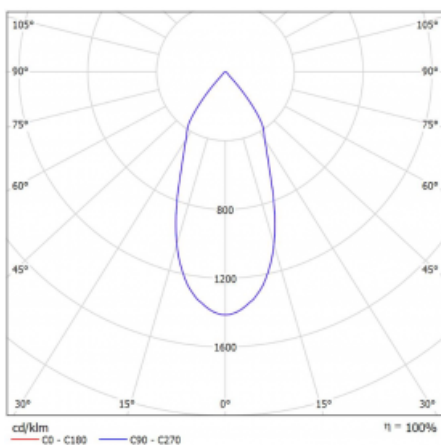

Luminaire

Rofo

250S-K0CF-10GGD/930, W

Type of installation	Recessed
Light distribution	Direct
Luminaire shape	Linear
Colour of the luminaires	White
Material	Aluminium
Lifetime	L80/B20 50 000 hours
Warranty	5 years
Description of luminaires	Luminaire recessed
item description	Knauf; Adels connector

Technical drawing

Curve

Dimensions	600 mm × 100 mm × 62 mm
Light source	LED MODUL
Type of optical system	Reflector
Luminous flux*	1650 lm
Colour Temperature	3000 K warm white
Luminous efficacy	83 lm/W
MacAdam Light source	3
Colour rendering index	90
Beam angle	45°