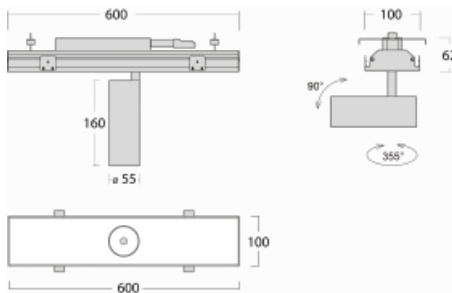

Luminaire

Rofo

250S-K0CF-10GGD/930, W

Type of installation	Recessed
Light distribution	Direct
Luminaire shape	Linear
Colour of the luminaires	White
Material	Aluminium
Lifetime	L80/B20 50 000 hours
Warranty	5 years
Description of luminaires	Luminaire recessed
item description	Knauf; Adels connector

Technical drawing

 Dimensions 600 mm × 100 mm × 62 mm
 (l × w × h mm)

Light source LED MODUL

DIR optical system Reflector

Luminous flux* 1650 lm

Colour Temperature 3000 K warm white

Luminous efficacy 83 lm/W

MacAdam Light source 3

Colour rendering index 90

Beam angle 45°

Curve

Luminaire power input*	20 W
Connection of the luminaires	DALI
Electrical voltage	220-240V
Frequency	50/60Hz

 **CE** IP 20

*±10 %