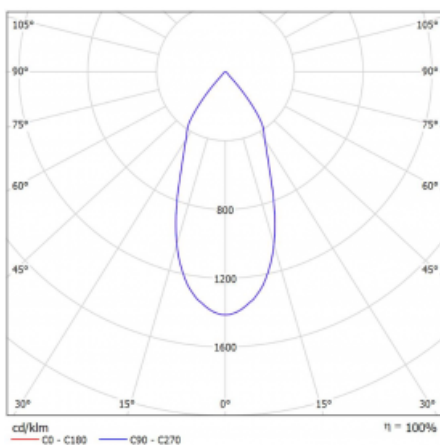

Luminaire

Rofo

250S-K0CF-10GDE/940, W

Type of installation	Recessed
Light distribution	Direct
Luminaire shape	Linear
Colour of the luminaires	White
Material	Aluminium
Lifetime	L80/B20 50 000 hours
Warranty	5 years
Description of luminaires	Luminaire recessed
item description	Knauf; Adels connector

Technical drawing

 Dimensions 600 mm × 100 mm × 62 mm
 (l × w × h mm)

Light source LED MODUL

DIR optical system Reflector

Luminous flux* 1250 lm

Colour Temperature 4000 K cool white

Luminous efficacy 92 lm/W

MacAdam Light source 3

Colour rendering index 90

Beam angle 45°

Curve

Luminaire power input*	13.6 W
Connection of the luminaires	ON/OFF
Electrical voltage	220-240V
Frequency	50/60Hz

  IP 20

*±10 %