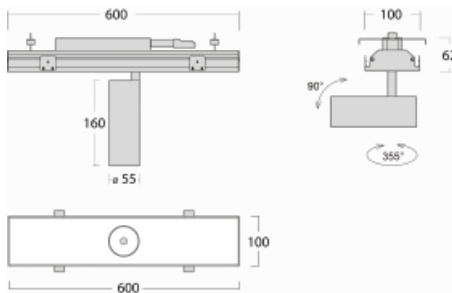

Luminaire

Rofo

250S-K0CF-10GDE/940, W

Type of installation	Recessed
Light distribution	Direct
Luminaire shape	Linear
Colour of the luminaires	White
Material	Aluminium
Lifetime	L80/B20 50 000 hours
Warranty	5 years
Description of luminaires	Luminaire recessed
item description	Knauf; Adels connector

Technical drawing

 Dimensions 600 mm × 100 mm × 62 mm
 (l × w × h mm)

Light source LED MODUL

DIR optical system Reflector

Luminous flux* 1250 lm

Colour Temperature 4000 K cool white

Luminous efficacy 92 lm/W

MacAdam Light source 3

Colour rendering index 90

Beam angle 45°

Curve

Luminaire power input*	13.6 W
Connection of the luminaires	ON/OFF
Electrical voltage	220-240V
Frequency	50/60Hz

  IP 20

*±10 %