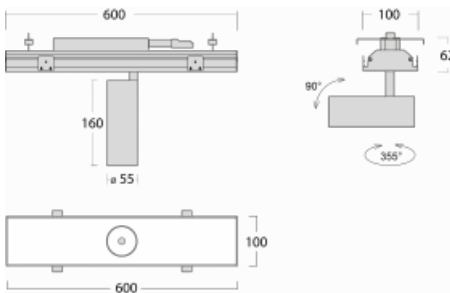

Luminaire

Rofo

250S-K0CF-10GDE/930, W

Type of installation	Recessed
Light distribution	Direct
Luminaire shape	Linear
Colour of the luminaires	White
Material	Aluminium
Lifetime	L80/B20 50 000 hours
Warranty	5 years
Description of luminaires	Luminaire recessed
item description	Knauf; Adels connector

Technical drawing

 Dimensions 600 mm × 100 mm × 62 mm
 (l × w × h mm)

Light source LED MODUL

DIR optical system Reflector

Luminous flux* 1200 lm

Colour Temperature 3000 K warm white

Luminous efficacy 88 lm/W

MacAdam Light source 3

Colour rendering index 90

Beam angle 45°

Curve

Luminaire power input*	13.6 W
Connection of the luminaires	ON/OFF
Electrical voltage	220-240V
Frequency	50/60Hz

  IP 20

*±10 %