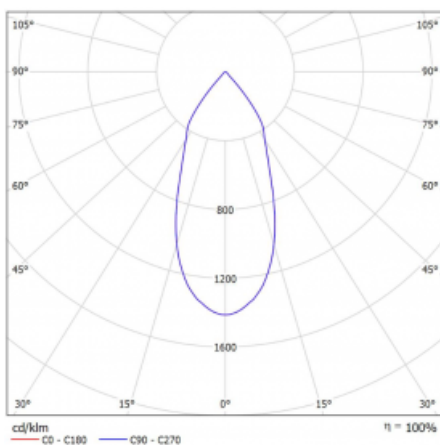

Luminaire

Rofo

250S-K0CF-10GDE/930, W

Type of installation	Recessed
Light distribution	Direct
Luminaire shape	Linear
Colour of the luminaires	White
Material	Aluminium
Lifetime	L80/B20 50 000 hours
Warranty	5 years
Description of luminaires	Luminaire recessed
item description	Knauf; Adels connector

Technical drawing

 Dimensions 600 mm × 100 mm × 62 mm
 (l × w × h mm)

Light source LED MODUL

DIR optical system Reflector

Luminous flux* 1200 lm

Colour Temperature 3000 K warm white

Luminous efficacy 88 lm/W

MacAdam Light source 3

Colour rendering index 90

Beam angle 45°

Curve

Luminaire power input*	13.6 W
Connection of the luminaires	ON/OFF
Electrical voltage	220-240V
Frequency	50/60Hz

  IP 20

*±10 %