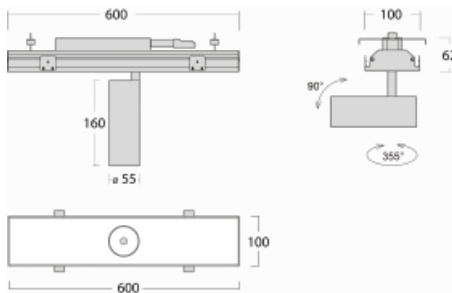

Luminaire

Rofo

250S-K0CF-10GDD/940, W

Type of installation	Recessed
Light distribution	Direct
Luminaire shape	Linear
Colour of the luminaires	White
Material	Aluminium
Lifetime	L80/B20 50 000 hours
Warranty	5 years
Description of luminaires	Luminaire recessed
item description	Knauf; Adels connector

Technical drawing

Dimensions 600 mm × 100 mm × 62 mm

Light source LED MODUL

Type of optical system Reflector

Luminous flux* 1250 lm

Colour Temperature 4000 K cool white

Luminous efficacy 92 lm/W

MacAdam Light source 3

Colour rendering index 90

Beam angle 45°

Curve

Luminaire power input*	13.6 W
Connection of the luminaires	DALI
Electrical voltage	220-240V
Frequency	50/60Hz

  IP 20

*±10 %