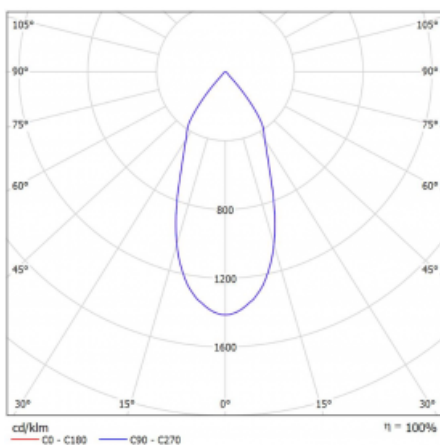

Luminaire

Rofo

250S-K0CF-10GDD/940, W

Type of installation	Recessed
Light distribution	Direct
Luminaire shape	Linear
Colour of the luminaires	White
Material	Aluminium
Lifetime	L80/B20 50 000 hours
Warranty	5 years
Description of luminaires	Luminaire recessed
item description	Knauf; Adels connector

Technical drawing

Dimensions 600 mm × 100 mm × 62 mm

Light source LED MODUL

Type of optical system Reflector

Luminous flux* 1250 lm

Colour Temperature 4000 K cool white

Luminous efficacy 92 lm/W

MacAdam Light source 3

Colour rendering index 90

Beam angle 45°

Curve

Luminaire power input*	13.6 W
Connection of the luminaires	DALI
Electrical voltage	220-240V
Frequency	50/60Hz

  IP 20

*±10 %