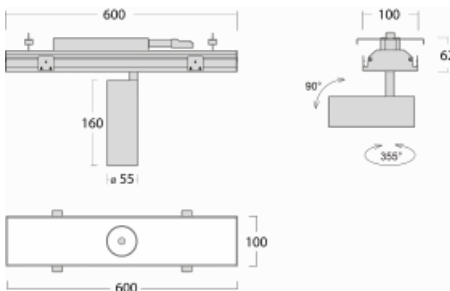

Luminaire

Rofo

250S-K0CF-10GDD/930, W

| | |
|---------------------------|------------------------|
| Type of installation | Recessed |
| Light distribution | Direct |
| Luminaire shape | Linear |
| Colour of the luminaires | White |
| Material | Aluminium |
| Lifetime | L80/B20 50 000 hours |
| Warranty | 5 years |
| Description of luminaires | Luminaire recessed |
| item description | Knauf; Adels connector |

Technical drawing

 Dimensions 600 mm × 100 mm × 62 mm
 (l × w × h mm)

Light source LED MODUL

DIR optical system Reflector

Luminous flux* 1200 lm

Colour Temperature 3000 K warm white

Luminous efficacy 88 lm/W