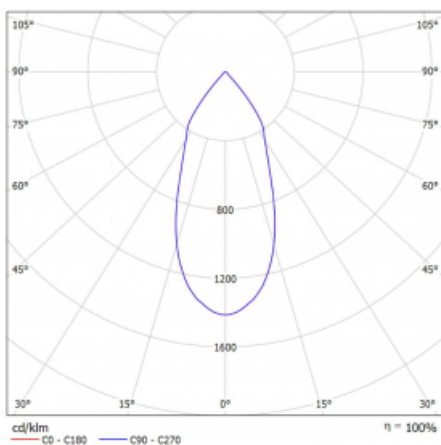

Luminaire

Rofo

250S-K0CF-10GDD/930, W

| | |
|---------------------------|------------------------|
| Type of installation | Recessed |
| Light distribution | Direct |
| Luminaire shape | Linear |
| Colour of the luminaires | White |
| Material | Aluminium |
| Lifetime | L80/B20 50 000 hours |
| Warranty | 5 years |
| Description of luminaires | Luminaire recessed |
| item description | Knauf; Adels connector |

Technical drawing

 Dimensions 600 mm × 100 mm × 62 mm
 (l × w × h mm)

Light source LED MODUL

DIR optical system Reflector

Luminous flux* 1200 lm

Colour Temperature 3000 K warm white

Luminous efficacy 88 lm/W

MacAdam Light source 3

Colour rendering index 90

Beam angle 45°

Curve

Luminaire power input* 13.6 W

Connection of the luminaires DALI

Electrical voltage 220-240V

Frequency 50/60Hz