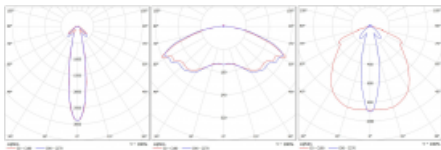

# Rofo

250S-K0CB-10GGM/865, W

**Technical drawing**

**Curve**

Type of installation	Recessed
Light distribution	Direct
Luminaire shape	Linear
Colour of the luminaires	White
Material	Plastic
Lifetime	L90/B50 50 000 hours
Warranty	5 years
Description of luminaires	Luminaire recessed
item description	2W; Knauf; Adels connector
Dimensions	600 mm × 100 mm × 85 mm
Light source	LED MODUL
Type of optical system	Clear cover
Luminous flux*	200 lm
Colour Temperature	6500 K cool white
Luminous efficacy	80 lm/W
Colour rendering index	80
Luminaire power input*	2.5 W
Connection of the luminaires	ON/OFF + 1h emergency
Electrical voltage	220-240V
Frequency	50/60Hz