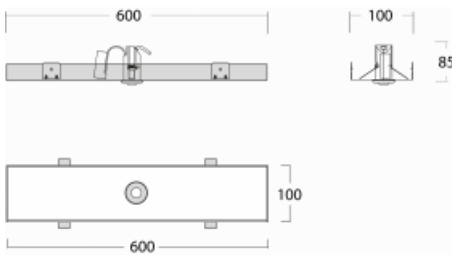

# Rofo

250S-K0CB-10GGM/865, W

**Technical drawing**

**Curve**

Type of installation	Recessed
Light distribution	Direct
Luminaire shape	Linear
Colour of the luminaires	White
Material	Plastic
Lifetime	L90/B50 50 000 hours
Warranty	5 years
Description of luminaires	Luminaire recessed
item description	2W; Knauf; Adels connector
Dimensions	600 mm × 100 mm × 85 mm
Light source	LED MODUL
Type of optical system	Clear cover
Luminous flux*	200 lm
Colour Temperature	6500 K cool white
Luminous efficacy	80 lm/W
Colour rendering index	80
Luminaire power input*	2.5 W
Connection of the luminaires	ON/OFF + 1h emergency
Electrical voltage	220-240V
Frequency	50/60Hz