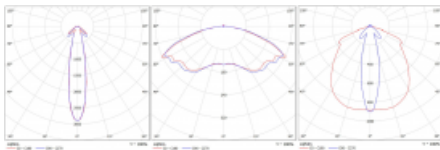

Luminaire

Rofo

250S-K0CB-10GEM3/865, W

Technical drawing

Curve

Type of installation	Recessed
Light distribution	Direct
Luminaire shape	Linear
Colour of the luminaires	White
Material	Plastic
Lifetime	L90/B50 50 000 hours
Warranty	5 years
Description of luminaires	Luminaire recessed
item description	1W; Knauf; Adels connector
Dimensions	600 mm × 100 mm × 85 mm
Light source	LED MODUL
Type of optical system	Clear cover
Luminous flux*	115 lm
Colour Temperature	6500 K cool white
Luminous efficacy	77 lm/W
Colour rendering index	80
Luminaire power input*	1.5 W
Connection of the luminaires	ON/OFF + 3h emergency
Electrical voltage	220-240V
Frequency	50/60Hz