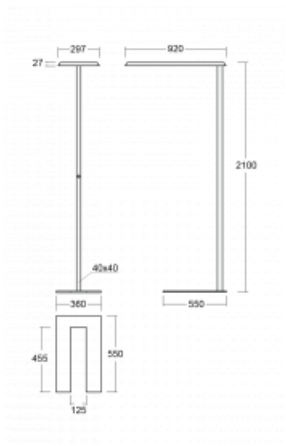

Technical drawing

Type of installation	Free-standing
Light distribution	Direct-indirect
Luminaire shape	Angular
Colour of the luminaires	White
Material	Aluminium
Lifetime	L80/B20 50 000 hours
Warranty	5 years
Description of luminaires	Luminaire free-standing
item description	free-standing luminaire HO; flexible cord CH + button
Dimensions	920 mm × 360 mm × 2100 mm
Light source	LED MODUL
Type of optical system	Microprisma
Luminous flux*	9130 lm
Colour Temperature	4000 K cool white
Luminous efficacy	140 lm/W
MacAdam Light source	3
Colour rendering index	80
UGR max. X=4H Y=8H, ρ=70,50,20	17.2