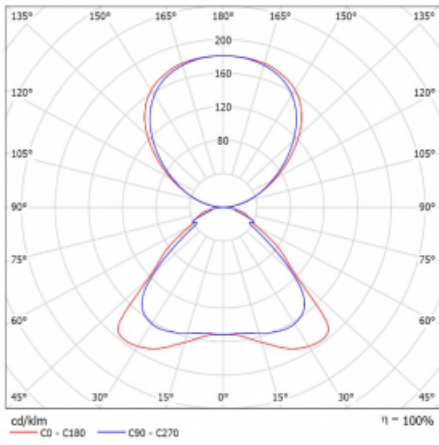

Technical drawing

Type of installation	Free-standing
Light distribution	Direct-indirect
Luminaire shape	Angular
Colour of the luminaires	Silver
Material	Aluminium
Lifetime	L80/B20 50 000 hours
Warranty	5 years
Description of luminaires	Luminaire free-standing
item description	free-standing luminaire HO; flexible cord CH + button
Dimensions	920 mm × 360 mm × 2100 mm
Light source	LED MODUL
Type of optical system	Microprisma
Luminous flux*	8670 lm
Colour Temperature	3000 K warm white
Luminous efficacy	133 lm/W
MacAdam Light source	3
Colour rendering index	80
UGR max. X=4H Y=8H, ρ=70,50,20	17.1

Curve

Luminaire power input* 65.3 W

Connection of the luminaires Other type of dimming

Electrical voltage 220-240V

Frequency 50/60Hz

⊕ CE IP 20

*±10 %

Downloads