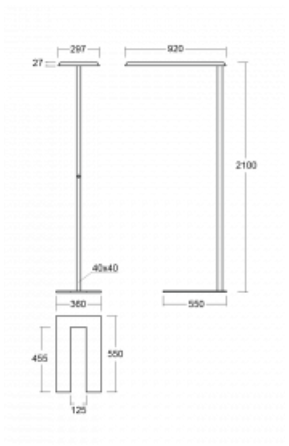

## Technical drawing

Type of installation	Free-standing
Light distribution	Direct-indirect
Luminaire shape	Angular
Colour of the luminaires	Silver
Material	Aluminium
Lifetime	L80/B20 50 000 hours
Warranty	5 years
Description of luminaires	Luminaire free-standing
item description	free-standing luminaire LO; flexible cord CH + button
Dimensions	920 mm × 360 mm × 2100 mm
Light source	LED MODUL
Type of optical system	Microprisma
Luminous flux*	6650 lm
Colour Temperature	3000 K warm white
Luminous efficacy	136 lm/W
MacAdam Light source	3
Colour rendering index	80
UGR max. X=4H Y=8H, ρ=70,50,20	16.1