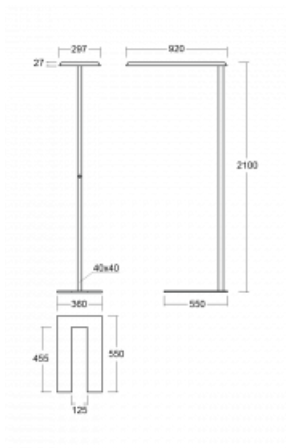

Technical drawing

Type of installation	Free-standing
Light distribution	Direct-indirect
Luminaire shape	Angular
Colour of the luminaires	White
Material	Aluminium
Lifetime	L80/B20 50 000 hours
Warranty	5 years
Description of luminaires	Luminaire free-standing
item description	free-standing luminaire LO; flexible cord CH + button+sensor
Dimensions	920 mm × 360 mm × 2100 mm
Light source	LED MODUL
Type of optical system	Microprisma
Luminous flux*	6650 lm
Colour Temperature	3000 K warm white
Luminous efficacy	129 lm/W
MacAdam Light source	3
Colour rendering index	80
UGR max. X=4H Y=8H, ρ=70,50,20	16.1

Curve

Luminaire power input* 51.7 W

Connection of the luminaires DALI + sensor

Electrical voltage 220-240V

Frequency 50/60Hz

⊕ CE IP 20

*±10 %

Downloads