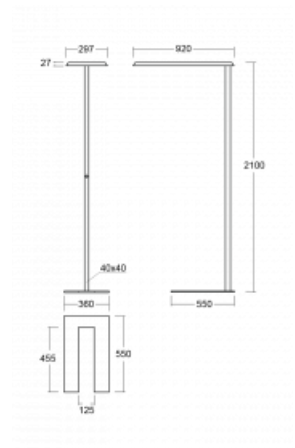

Technical drawing

Type of installation	Free-standing
Light distribution	Direct-indirect
Luminaire shape	Angular
Colour of the luminaires	Silver
Material	Aluminium
Lifetime	L80/B20 50 000 hours
Warranty	5 years
Description of luminaires	Luminaire free-standing
item description	free-standing luminaire LO; flexible cord CH + button+sensor
Dimensions	920 mm × 360 mm × 2100 mm
Light source	LED MODUL
Type of optical system	Microprisma
Luminous flux*	6650 lm
Colour Temperature	3000 K warm white
Luminous efficacy	129 lm/W
MacAdam Light source	3
Colour rendering index	80
UGR max. X=4H Y=8H, ρ=70,50,20	16.1

Curve

Luminaire power input* 51.7 W

Connection of the luminaires DALI + sensor

Electrical voltage 220-240V

Frequency 50/60Hz

⊕ CE IP 20

*±10 %

Downloads